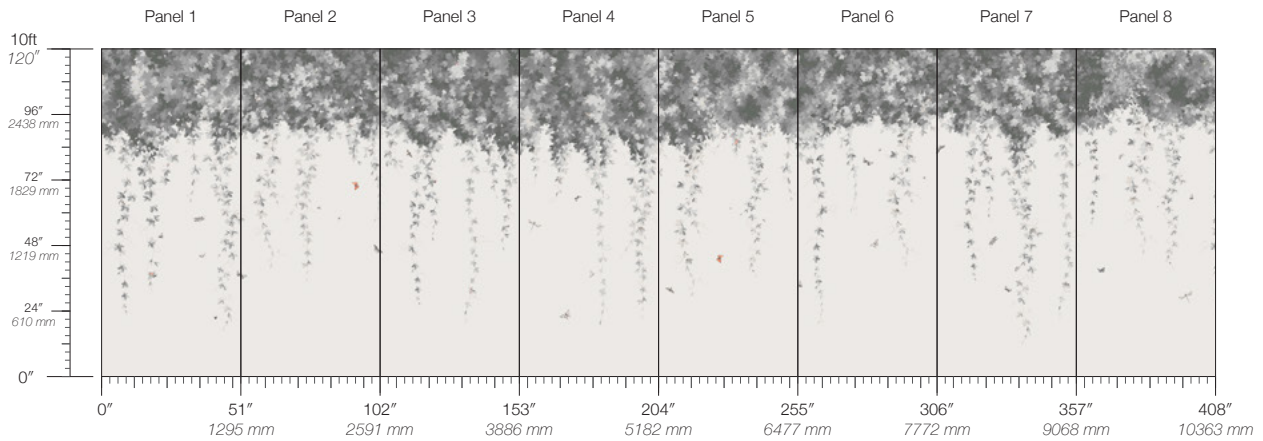

Calico

OVERGROW

Tear Sheet

Overgrow depicts lush
and verdant vines that spill down.

ALFRED

ALICE

COSIMO

EMILIA

FRANZ

GIULIA

Overgrow Giulia

Suitable for residential and commercial projects

COLOR
Giulia

ITEM
3406

CONTENT
Type II PVC-Free TPO

PANEL WIDTH
51" / 1295 mm trimmed

PANEL HEIGHT
120" / 3048 mm standard

REPEAT
Non-repeating

STOCK
Made to order

LEAD TIME
4 weeks to print

MINIMUM
1 panel

PRICE
Available upon request

ORIGIN
USA

DETAILS
Custom options available

MAINTENANCE
Water-based cleanser

ENVIRONMENTAL
Recycled Content
Phthalate Free
Low VOC
HPD Available

SPECS
100% TPO face
Non-woven backing
18 oz per linear yard
480 g per linear meter
Stippled surface texture