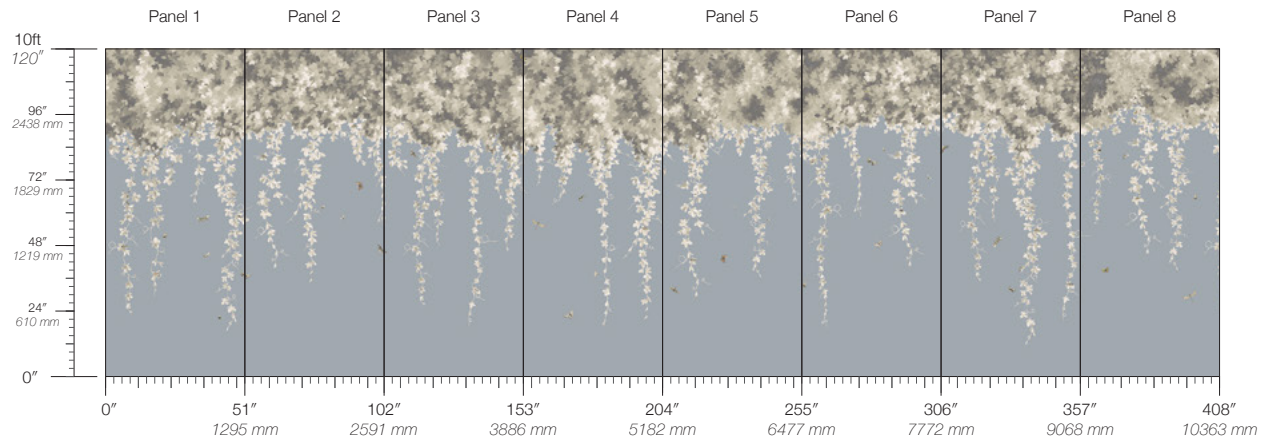

Overgrow Franz

Suitable for residential and commercial projects

COLOR
Franz

STOCK
Made to order

REPEAT
Non-repeating

CONTACT
sales@calicowallpaper.com
+1 718 243 1705
57 Lispenard Street
New York, NY 10013 USA

ITEM
3405

MINIMUM
1 panel

LEAD TIME
4 weeks to print

CONTENT
Type II PVC-Free TPO

MAINTENANCE
Water-based cleanser

ORIGIN
USA

DISCLAIMER
Panel maps represent mural artwork only. Reference the physical sample for color and texture.

PANEL WIDTH
51" / 1295 mm trimmed

FLAMMABILITY
ASTM E84 Adhered Class A

DETAILS
Custom options available

PANEL HEIGHT
120" / 3048 mm standard

ENVIRONMENTAL
Recycled Content, Phthalate Free
Low VOC, HPD Available

PRICE
Available upon request