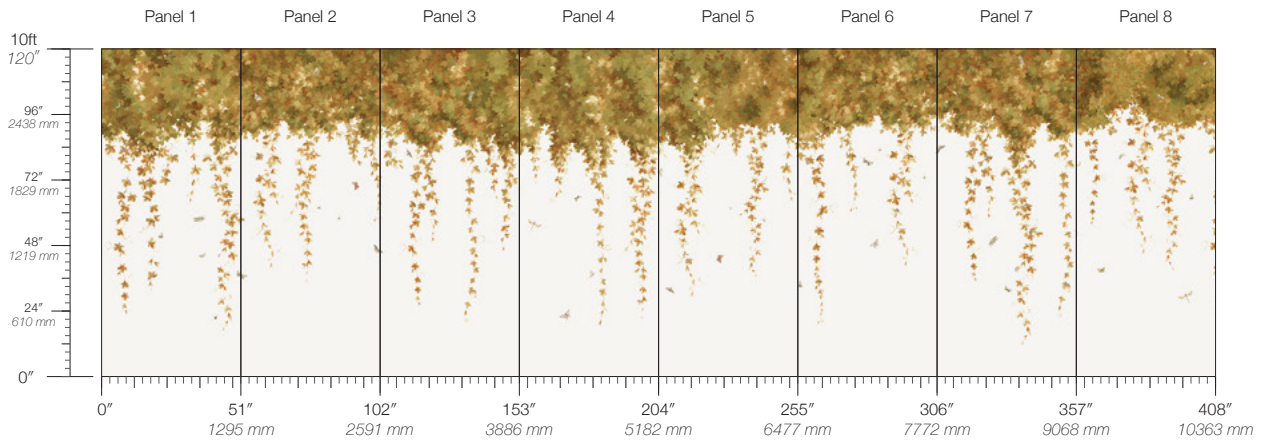

# OVERGROW

Tear Sheet

Overgrow depicts lush  
and verdant vines that spill down.

ALFRED

ALICE

COSIMO

EMILIA

FRANZ

# Overgrow Cosimo

Suitable for residential and commercial projects

**COLOR**  
Cosimo

**ITEM**  
3403

**CONTENT**  
Type II PVC-Free TPO

**PANEL WIDTH**  
51" / 1295 mm trimmed

**PANEL HEIGHT**  
120" / 3048 mm standard