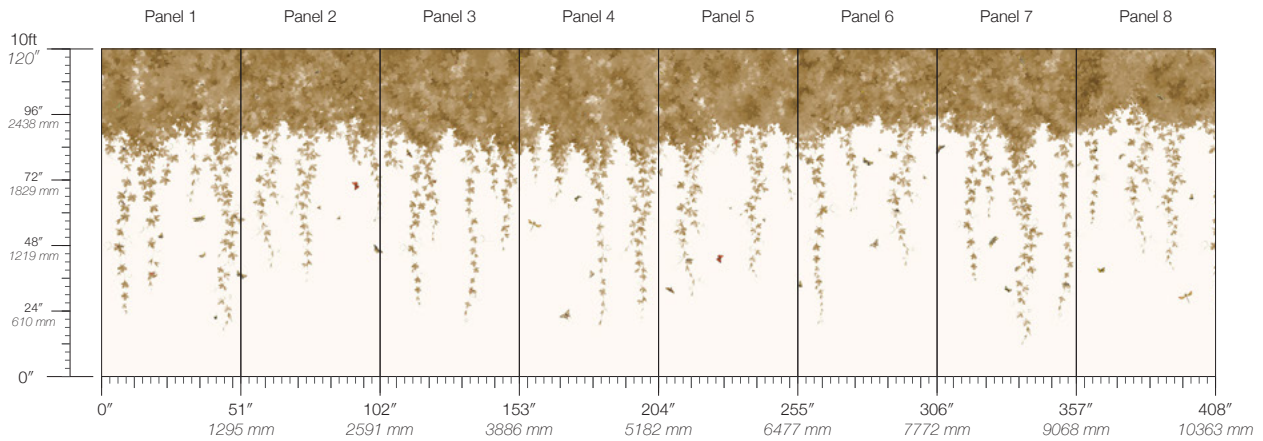

Calico

OVERGROW

Tear Sheet

Overgrow depicts lush
and verdant vines that spill down.

ALFRED

ALICE

COSIMO

EMILIA

FRANZ

GIULIA

Overgrow Alfred

Suitable for residential and commercial projects

COLOR
Alfred

ITEM
3401

CONTENT
Type II PVC-Free TPO

PANEL WIDTH
51" / 1295 mm trimmed

PANEL HEIGHT
120" / 3048 mm standard

REPEAT
Non-repeating

STOCK
Made to order

LEAD TIME
4 weeks to print

MINIMUM
1 panel

PRICE
Available upon request

ORIGIN
USA

DETAILS
Custom options available

MAINTENANCE
Water-based cleanser

ENVIRONMENTAL
Recycled Content
Phthalate Free
Low VOC
HPD Available

SPECS
100% TPO face
Non-woven backing
18 oz per linear yard
480 g per linear meter
Stippled surface texture