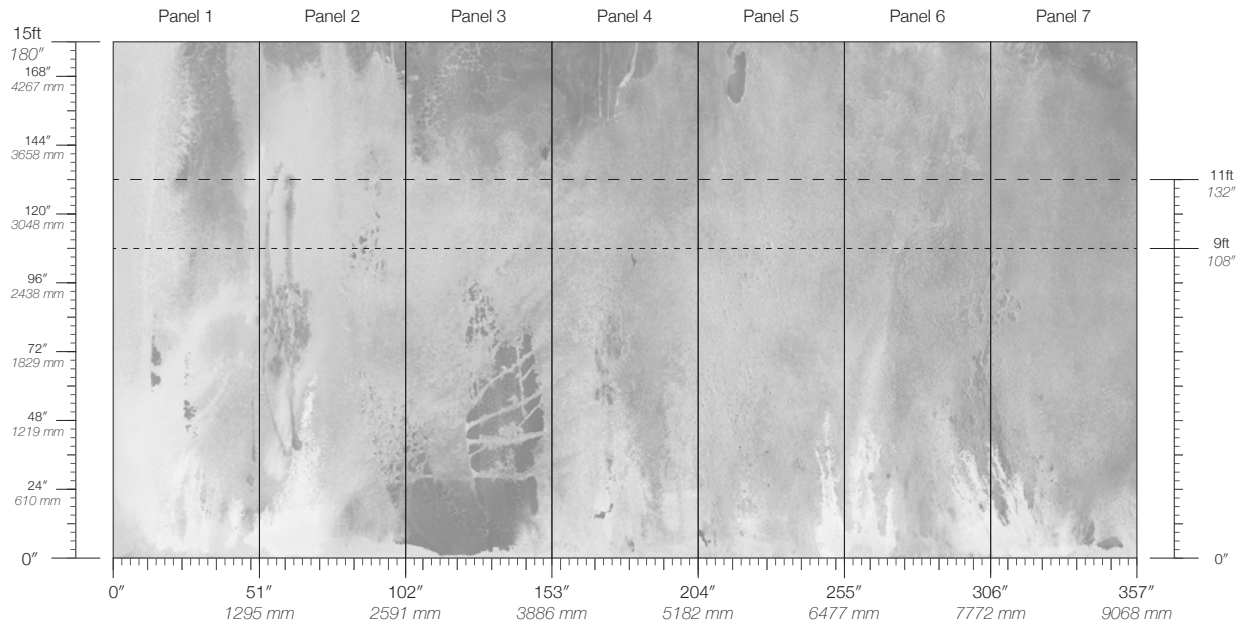

Calico

OCEANIA

Tear Sheet

Oceania is inspired by the depth and mystery of the ocean.

COVE

FATHOM

FJORD

SHOAL

SIREN

VENUS

Oceania Fathom

Suitable for residential and commercial projects

COLOR

Fathom

ITEM

2802

CONTENT

Type II Vinyl

PANEL WIDTH

51" / 1295 mm trimmed

PANEL HEIGHT

108" / 2743 mm base
132" / 3353 mm standard
192" / 4877 mm extended

REPEAT

Non-repeating

STOCK

Made to order

LEAD TIME

4 weeks to print

MINIMUM

1 panel

PRICE

Available upon request