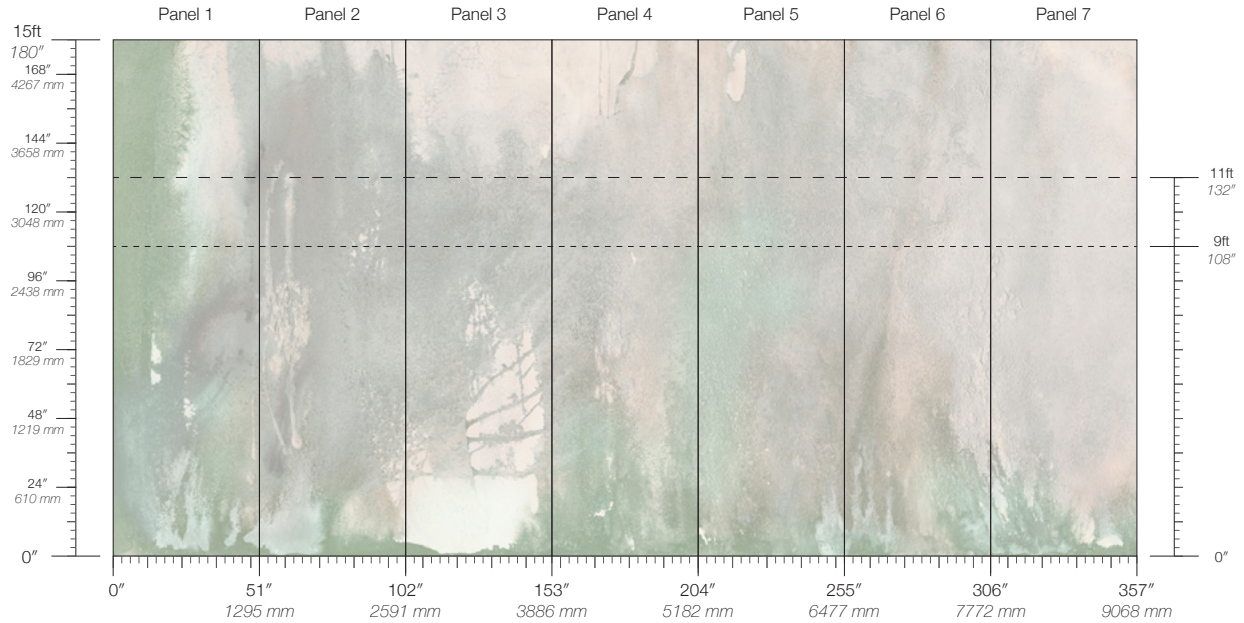

Oceania Cove

Suitable for residential and commercial projects

COLOR

Cove

ITEM

2801

CONTENT

Type II Vinyl

PANEL WIDTH

51" / 1295 mm trimmed

PANEL HEIGHT

108" / 2743 mm base
132" / 3353 mm standard
192" / 4877 mm extended

REPEAT

Non-repeating

STOCK

Made to order

LEAD TIME

4 weeks to print

MINIMUM

1 panel

PRICE

Available upon request

ORIGIN

USA

DETAILS

Custom options available

MAINTENANCE

Water-based cleanser

ENVIRONMENTAL

EPD & HPD Available
Low VOC
11% Recycled Content
Phthalate Free

SPECS

Commercial Vinyl Face
Polyester/Cotton Woven Backing
13.33 oz/yd²
452 g/m²
Dappled Surface Texture

TESTING

ASTM E84 Adhered Class A
CAN/ULC-S102
EN 15102 Class B, s2
CDPH CA Section 01350

DISCLAIMER

Refer to our website to see the full mural artwork. Reference the physical sample for color and texture. Panel maps represent mural artwork only.