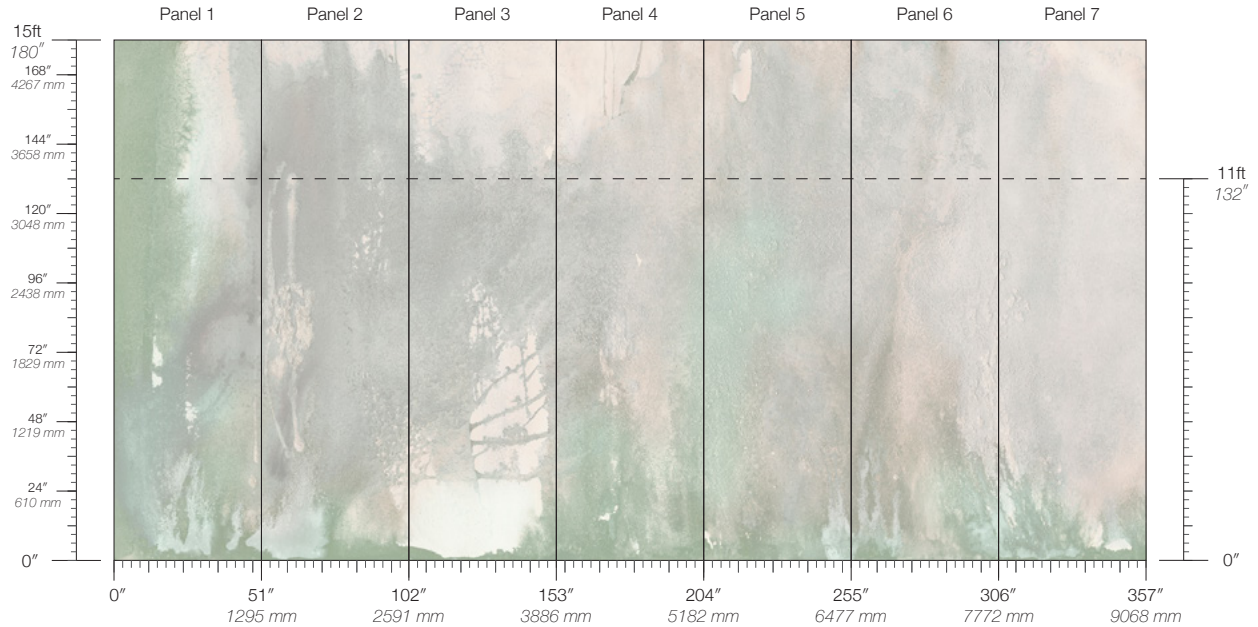

Oceania Cove

Suitable for residential and commercial projects

COLOR

Cove

ITEM

2801

CONTENT

Type II Vinyl

PANEL WIDTH

51" / 1295 mm trimmed

PANEL HEIGHT

132" / 3353 mm standard
180" / 4572 mm extended

REPEAT

Non-repeating

STOCK

Made to order

LEAD TIME

4 weeks to print

MINIMUM

1 panel

PRICE

Available upon request

ORIGIN

USA

DETAILS

Custom options available

ENVIRONMENTAL

Recycled Content
Phthalate Free
Low VOC
HPD Available

SPECS

Commercial Vinyl face
Polyester/Cotton woven backing
20 oz per linear yard
620 g per linear meter
Dappled surface texture

TESTING

(US) ASTM E84 Adhered Class A
(EU) EN 15102 Class B, s2
(CN) CAN/ULC-S102.2 Class A
CCC-W-408D Type II
WA Specification W-101 Type II
NFPA 286 Corner Burn Test Class A

MAINTENANCE

Water-based cleanser

CONTACT

sales@calicowallpaper.com
+1 718 243 1705
57 Lispenard Street
New York, NY 10013 USA

DISCLAIMER

Refer to our website to see the full mural artwork. Reference the physical sample for color and texture. Panel maps represent mural artwork only.