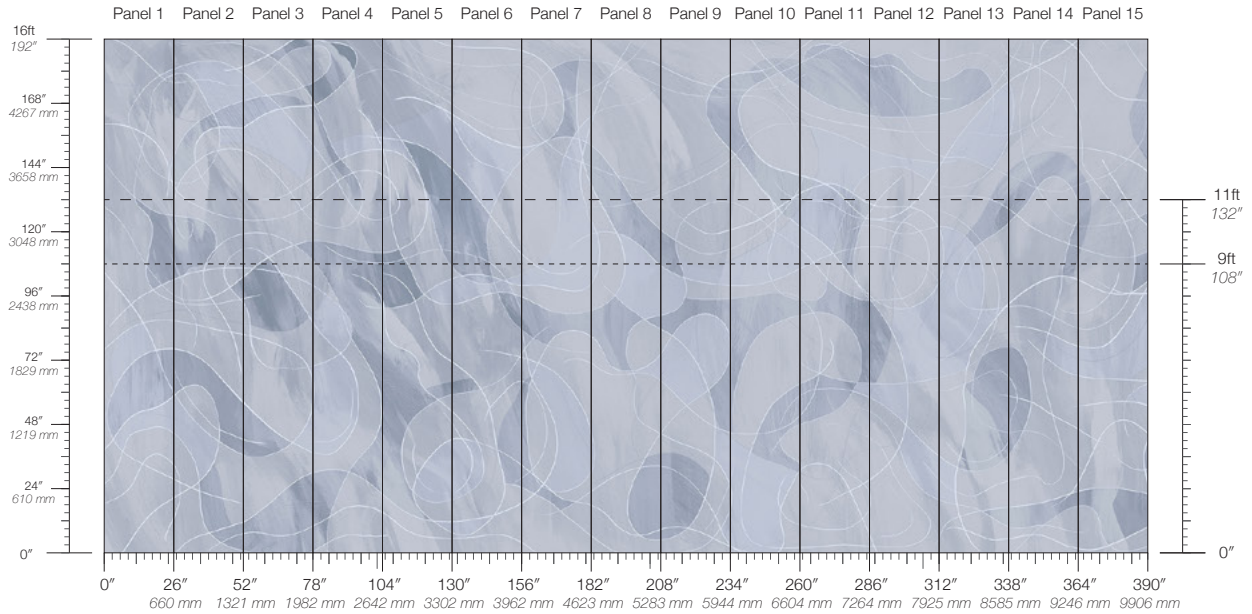

Oblique Wave

Suitable for residential and some commercial projects

COLOR

Wave

REPEAT

Non-repeating

DETAILS

Custom options available

DISCLAIMER

Refer to our website to see the full mural artwork. Reference the physical sample for color and texture. Panel maps represent mural artwork only.

ITEM

5048

STOCK

Made to order

MAINTENANCE

Water-based cleanser

CONTENT

Clay-Coated Paper

LEAD TIME

4 weeks to print

ENVIRONMENTAL

FSC Certified Content

PANEL WIDTH

26" / 660 mm trimmed

MINIMUM

1 panel

SPCS

100% Cellulose Fiber
8.5 oz/yd²
289 g/m²
Smooth Surface Texture

PANEL HEIGHT

108" / 2743 mm base
132" / 3353 mm standard
192" / 4877 mm extended

PRICE

Available upon request

ORIGIN

USA

TESTING

ASTM E84 Adhered Class A