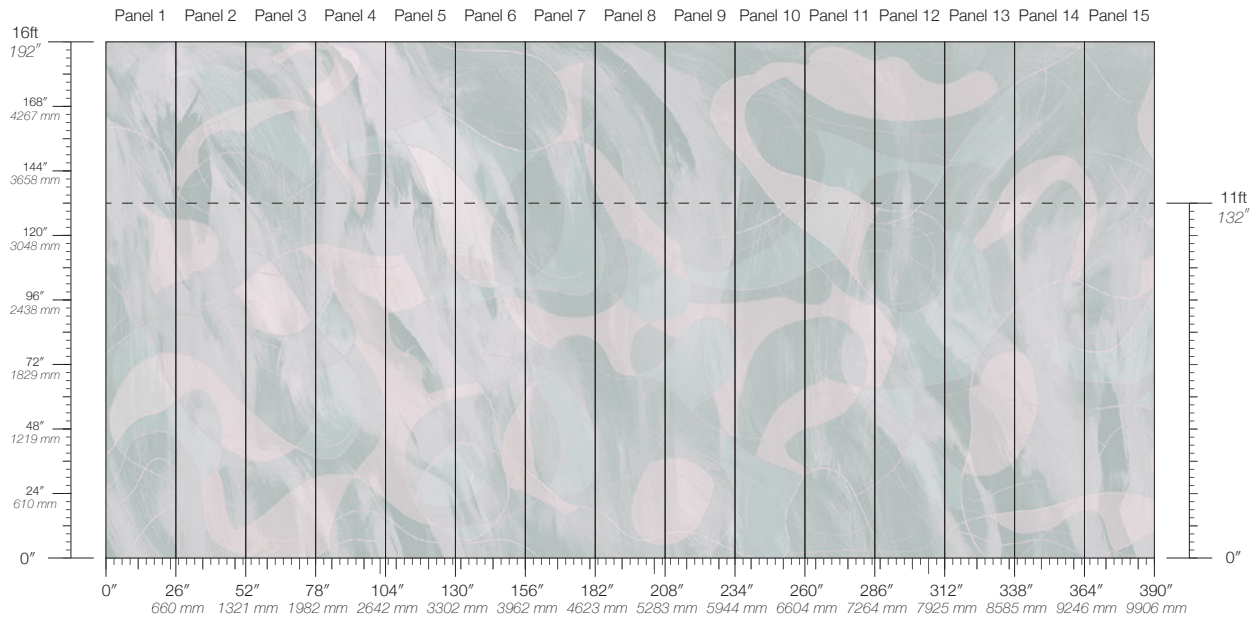

Calico

OBLIQUE

Tear Sheet

Oblique is an exploration of the shape of a line.

ARC

CURVE

ETCH

ORBIT

SKEW

SPIRAL

SWIRL

WAVE

Oblique Spiral

Suitable for residential and some commercial projects

COLOR
Spiral

ITEM
5046

CONTENT
Clay-Coated Paper

PANEL WIDTH
26" / 661 mm trimmed

PANEL HEIGHT
132" / 3353 mm standard
192" / 4877 mm extended

REPEAT
Non-repeating

STOCK
Made to order

LEAD TIME
4 weeks to print

MINIMUM
1 panel

PRICE
Available upon request