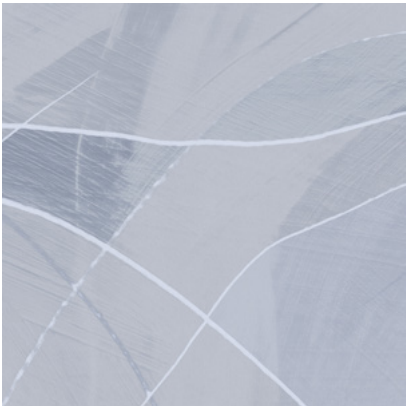

Calico

OBLIQUE

Tear Sheet

Oblique is an exploration of the shape of a line.

ARC

CURVE

ETCH

ORBIT

SKEW

SPIRAL

SWIRL

WAVE

Oblique Orbit

Suitable for residential and some commercial projects

COLOR
Orbit

ITEM
5044

CONTENT
Clay-Coated Paper

PANEL WIDTH
26" / 661 mm trimmed

PANEL HEIGHT
132" / 3353 mm standard
192" / 4877 mm extended

REPEAT
Non-repeating

STOCK
Made to order

LEAD TIME
4 weeks to print

MINIMUM
1 panel

PRICE
Available upon request