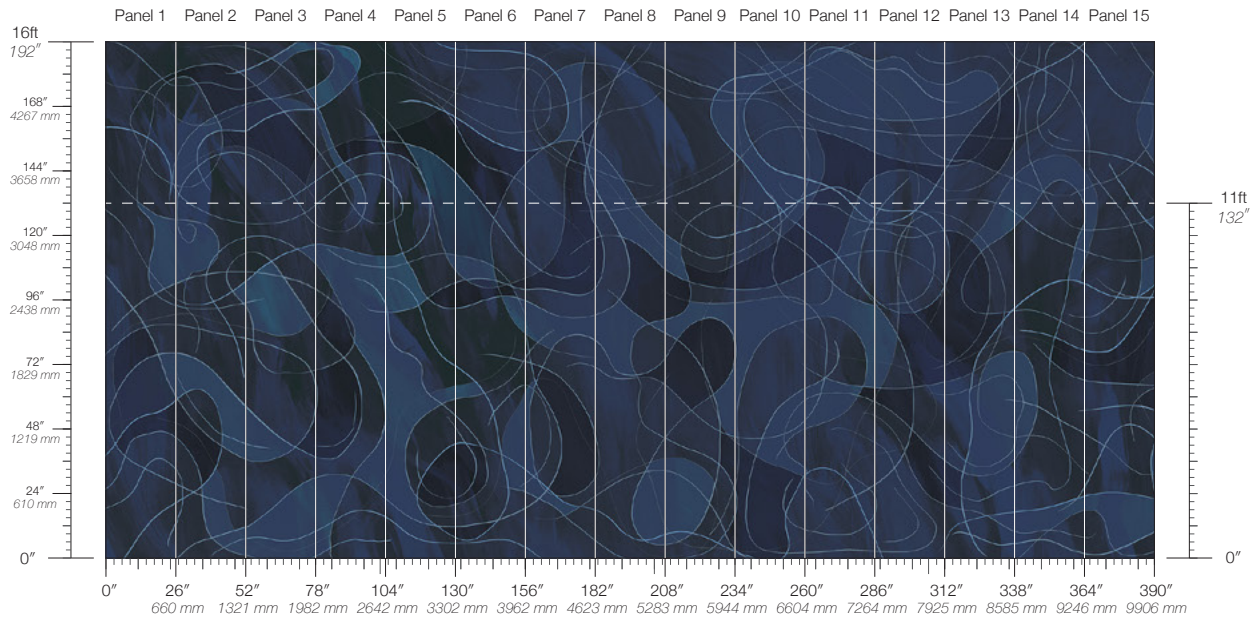

Calico

OBLIQUE

Tear Sheet

Oblique is an exploration of the shape of a line.

ARC

CURVE

ETCH

ORBIT

SKEW

SPIRAL

SWIRL

WAVE

Oblique Orbit

Suitable for residential and some commercial projects

COLOR
Orbit

ITEM
5044

CONTENT
Clay-Coated Paper

PANEL WIDTH
26" / 661 mm trimmed

PANEL HEIGHT
132" / 3353 mm standard
192" / 4877 mm extended

REPEAT
Non-repeating

STOCK
Made to order

LEAD TIME
4 weeks to print

MINIMUM
1 panel

PRICE
Available upon request