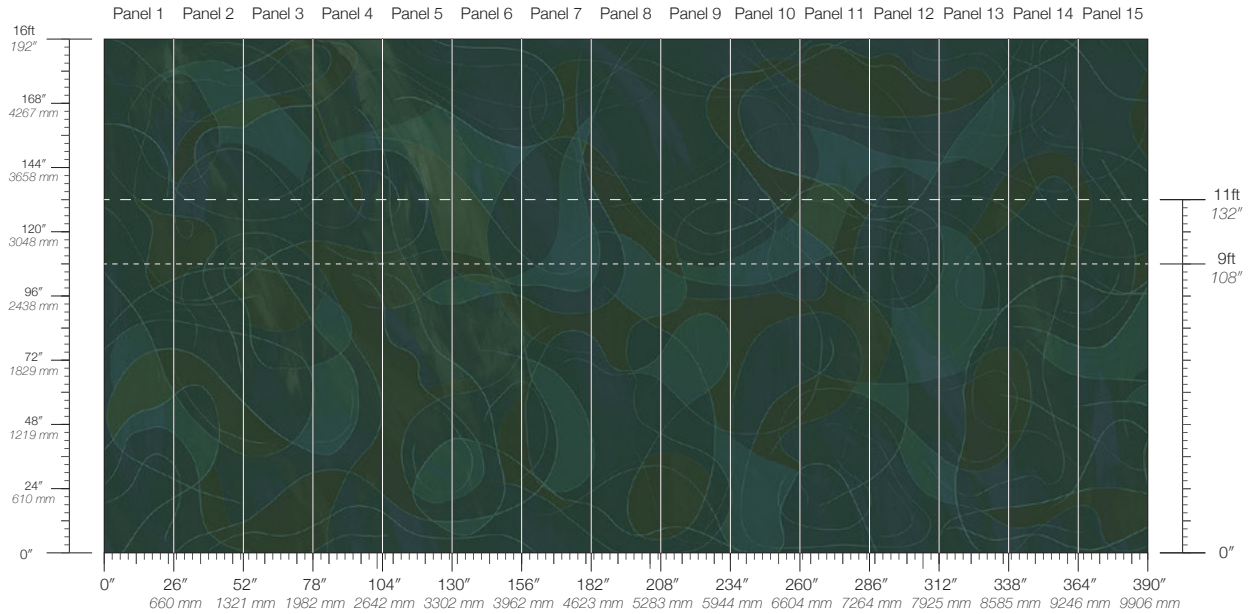

Calico

OBLIQUE

Tear Sheet

Oblique is an exploration
of the shape of a line.

ARC

CURVE

ETCH

ORBIT

SKEW

SPIRAL

SWIRL

WAVE

Oblique Curve

Suitable for residential and some commercial projects

COLOR

Curve

SPCS

100% Cellulose Fiber

8.5 oz/yd²

289 g/m²

Smooth Surface Texture

PANEL HEIGHT

108" / 2743 mm base

132" / 3353 mm standard

192" / 4877 mm extended

PRICE

Available upon request

ORIGIN

USA

TESTING

ASTM E84 Adhered Class A