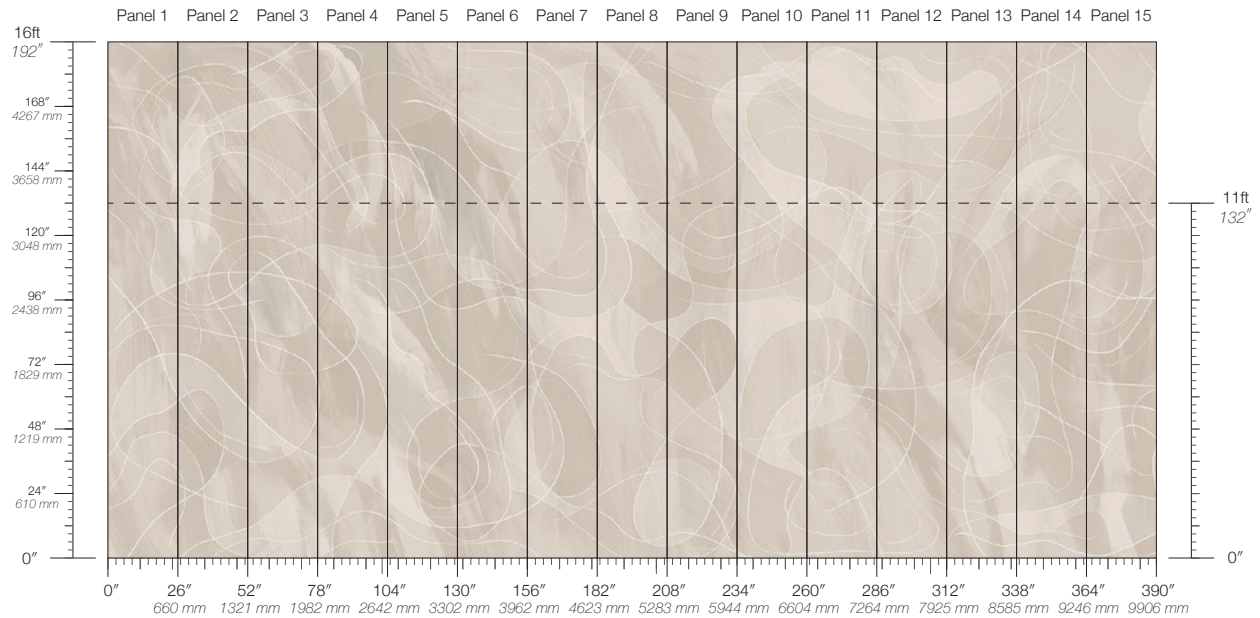

Calico

OBLIQUE

Tear Sheet

Oblique is an exploration of the shape of a line.

ARC

CURVE

ETCH

ORBIT

SKEW

SPIRAL

SWIRL

WAVE

Oblique Arc

Suitable for residential and some commercial projects

COLOR

Arc

SPECS

100% Cellulose face
Non-woven backing
7.1 oz per linear yard
117 g per linear meter
Smooth surface texture

DISCLAIMER

Refer to our website to see the full mural artwork. Reference the physical sample for color and texture. Panel maps represent mural artwork only.

PANEL WIDTH

26" / 661 mm trimmed

PRICE

Available upon request

PANEL HEIGHT

132" / 3353 mm standard
192" / 4877 mm extended

ORIGIN

USA