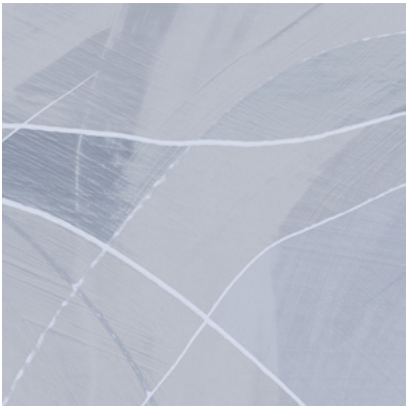

Calico

OBLIQUE

Tear Sheet

Oblique is an exploration of the shape of a line.

ARC

CURVE

ETCH

ORBIT

SKEW

SPIRAL

SWIRL

WAVE

Oblique Arc

Suitable for residential and some commercial projects

COLOR

Arc