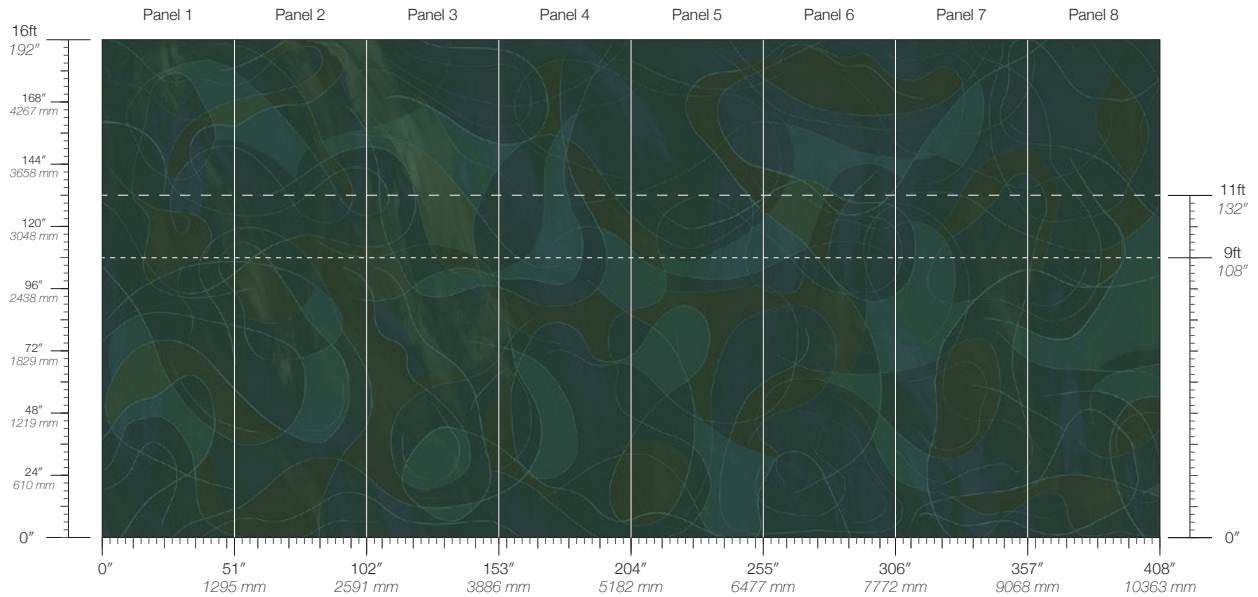

Oblique Curve

Suitable for residential and commercial projects

COLOR

Curve

ITEM

5012

CONTENT

Type II PVC-Free

PANEL WIDTH

51" / 1295 mm trimmed

PANEL HEIGHT

108" / 2743 mm base
132" / 3353 mm standard
192" / 4877 mm extended

REPEAT

Non-repeating

STOCK

Made to order

LEAD TIME

4 weeks to print

MINIMUM

1 panel

PRICE

Available upon request

ORIGIN

USA

DETAILS

Custom options available

MAINTENANCE

Water-based cleanser

ENVIRONMENTAL

EPD & HPD Available
Declare Label
Red List Free
Low VOC
Contributes to LEED v4
31% Recycled Content

SPECS

Polyester/Natural Fiber Face
Fabric Backing
9.3 oz/yd²
315.3 g/m²
Smooth Surface Texture

TESTING

ASTM E84 Adhered Class A
CAN/ULC-S102
CDPH CA Section 01350

DISCLAIMER

Refer to our website to see the full mural artwork. Reference the physical sample for color and texture. Panel maps represent mural artwork only.