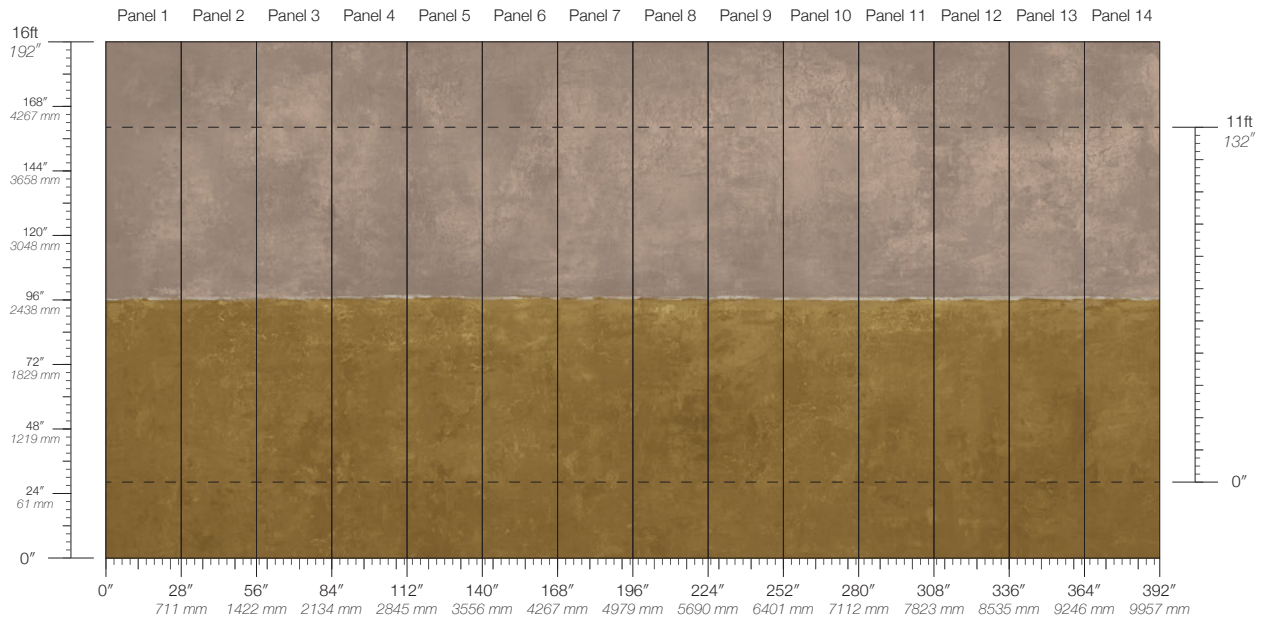

RESTORE

RESURFACE

THREADS

UNRAVEL

Nuance Unravel

Suitable for residential and some commercial projects

COLOR
Unravel

ITEM
6608

CONTENT
Polyester & Natural Fiber

PANEL WIDTH
28" / 711 mm trimmed

PANEL HEIGHT
132" / 3353 mm standard
192" / 4877 mm extended

REPEAT
Non-repeating

STOCK
Made to order

LEAD TIME
4 weeks to print

MINIMUM
1 panel

PRICE
Available upon request

ORIGIN
USA

DETAILS
Custom options available

MAINTENANCE
Water-based cleanser

ENVIRONMENTAL
FSC Certified Content
REACH Compliant

SPECS
Cellulose & Polyester Fiber
3.62 oz per linear yard
44.1 g per linear meter
Fibrous surface texture