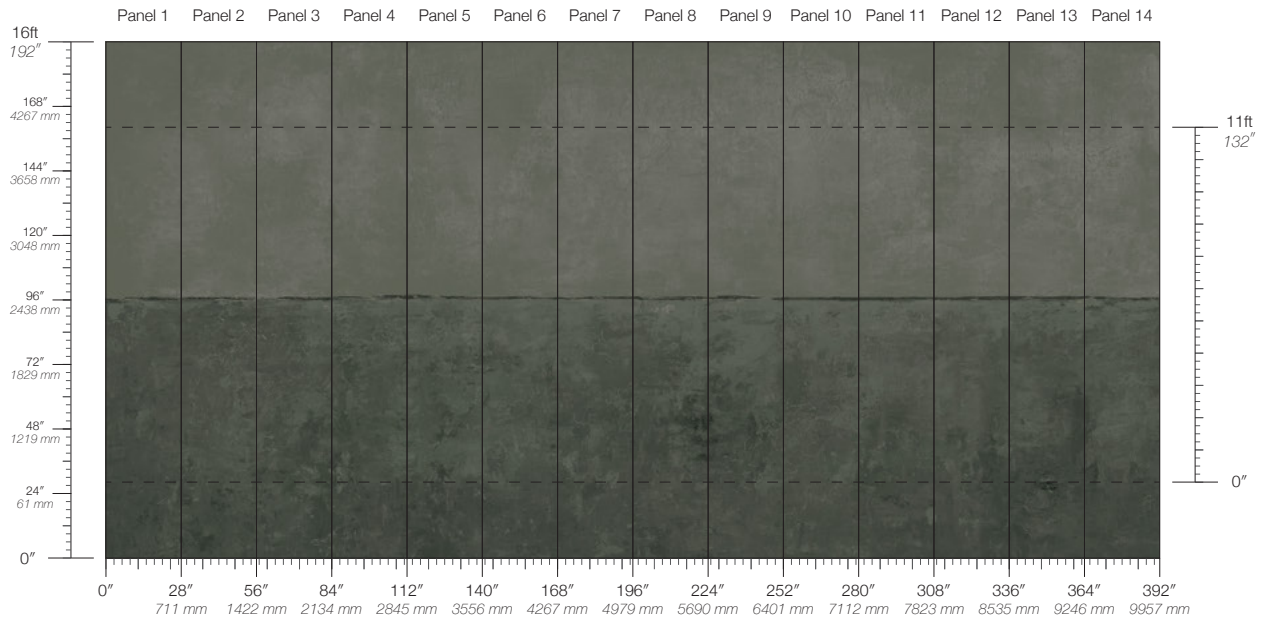

RESTORE

RESURFACE

THREADS

UNRAVEL

Nuance Threads

Suitable for residential and some commercial projects

COLOR
Threads

ITEM
6607

CONTENT
Polyester & Natural Fiber

PANEL WIDTH
28" / 711 mm trimmed

PANEL HEIGHT
132" / 3353 mm standard
192" / 4877 mm extended

REPEAT
Non-repeating

STOCK
Made to order

LEAD TIME
4 weeks to print

MINIMUM
1 panel

PRICE
Available upon request

ORIGIN
USA

DETAILS
Custom options available

MAINTENANCE
Water-based cleanser

ENVIRONMENTAL
FSC Certified Content
REACH Compliant

SPECS
Cellulose & Polyester Fiber
3.62 oz per linear yard
44.1 g per linear meter
Fibrous surface texture