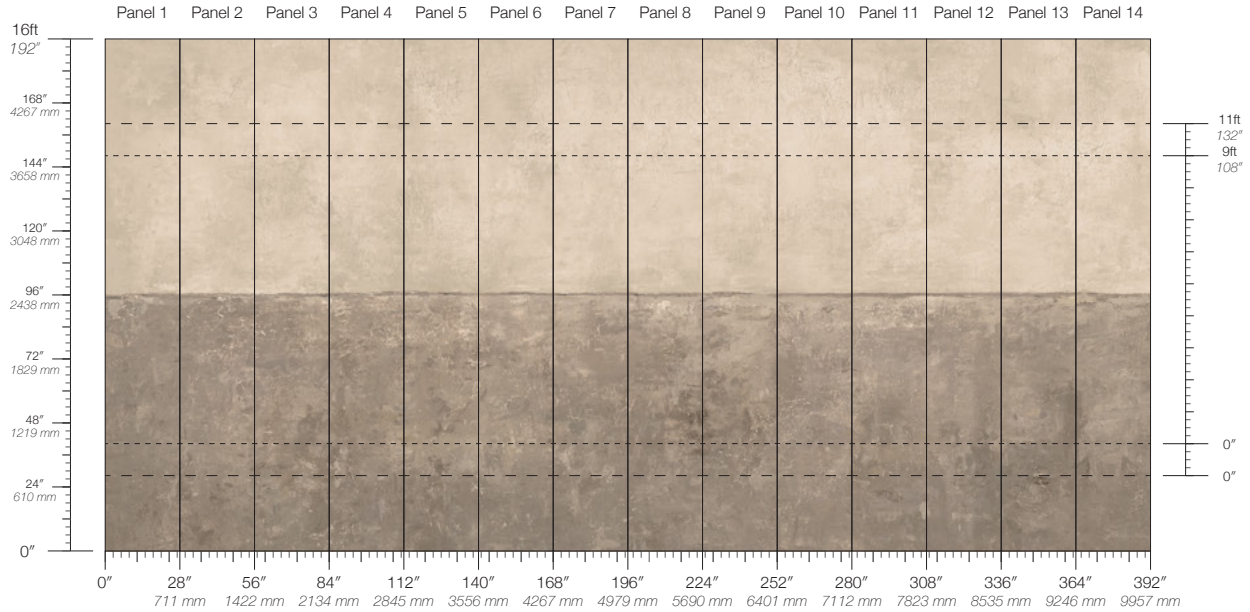

Nuance Restore

Suitable for residential and some commercial projects

COLOR

Restore

REPEAT

Non-repeating

DETAILS

Custom options available

DISCLAIMER

Refer to our website to see the full mural artwork. Reference the physical sample for color and texture. Panel maps represent mural artwork only.

ITEM

6605

STOCK

Made to order

MAINTENANCE

Water-based cleanser

CONTENT

Fiber Paper

LEAD TIME

4 weeks to print

ENVIRONMENTAL

FSC Certified Content

PANEL WIDTH

28" / 711 mm trimmed

MINIMUM

1 panel

SPECS

Cellulose & Polyester Fiber

4.33 oz/yd²

147 g/m²

Fibrous Surface Texture

PANEL HEIGHT

108" / 2743 mm base

132" / 3353 mm standard

132" / 3353 mm extended

PRICE

Available upon request

ORIGIN

USA

TESTING

ASTM E84 Adhered Class A