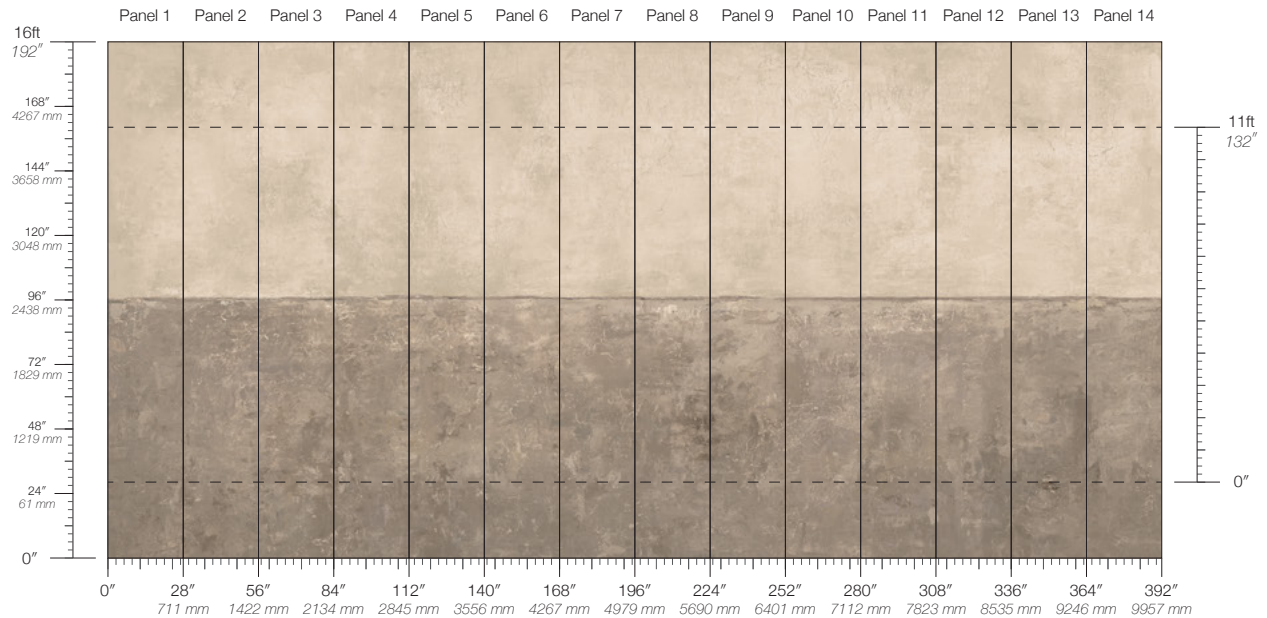

# Nuance Restore

Suitable for residential and some commercial projects

**COLOR**  
Restore

**ITEM**  
6605

**CONTENT**  
Polyester & Natural Fiber

**PANEL WIDTH**  
28" / 711 mm trimmed

**PANEL HEIGHT**  
132" / 3353 mm standard  
192" / 4877 mm extended

**ENVIRONMENTAL**  
FSC Certified Content  
REACH Compliant

**SPECS**  
Cellulose & Polyester Fiber  
3.62 oz per linear yard  
44.1 g per linear meter  
Fibrous surface texture

**TESTING**  
(US) ASTM E84 Adhered Class A