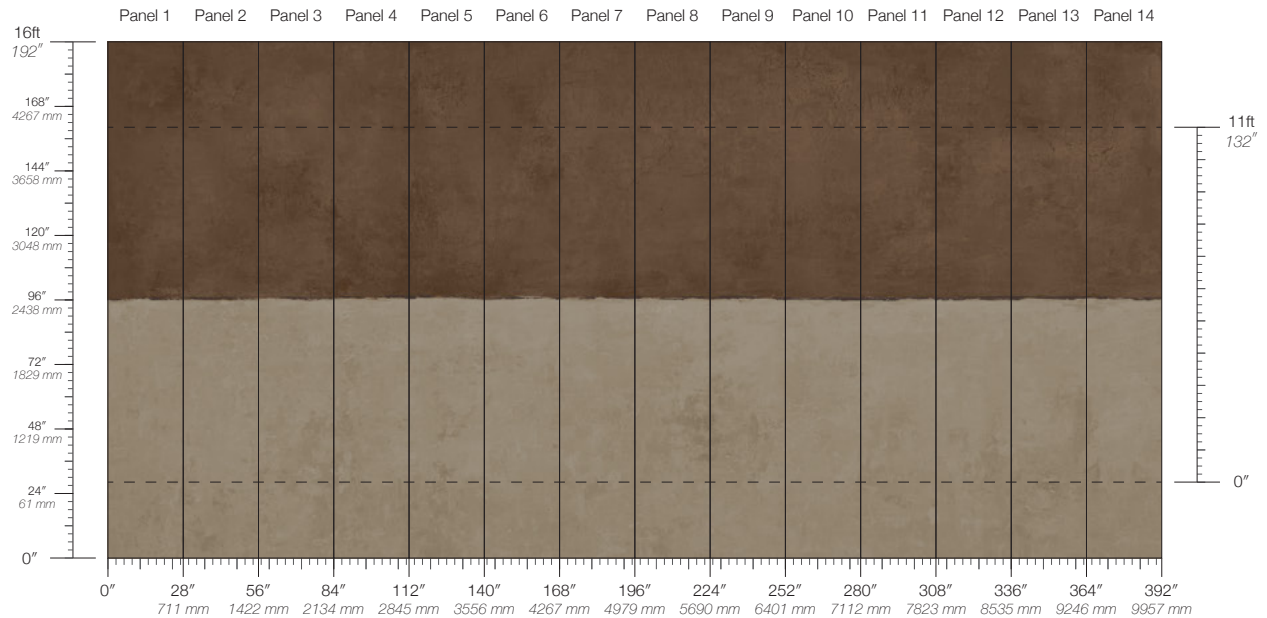

Nuance Reminiscence

Suitable for residential and some commercial projects

COLOR

Reminiscence

STOCK

Made to order

MAINTENANCE

Water-based cleanser

CONTACT

sales@calicowallpaper.com
+1 718 243 1705
57 Lispenard Street
New York, NY 10013 USA

ITEM

6604

LEAD TIME

4 weeks to print

ENVIRONMENTAL

FSC Certified Content
REACH Compliant

CONTENT

Polyester & Natural Fiber

MINIMUM

1 panel

SPECS

Cellulose & Polyester Fiber
3.62 oz per linear yard
44.1 g per linear meter
Fibrous surface texture

DISCLAIMER

Refer to our website to see the full mural artwork. Reference the physical sample for color and texture. Panel maps represent mural artwork only.

PANEL WIDTH

28" / 711 mm trimmed

PRICE

Available upon request

PANEL HEIGHT

132" / 3353 mm standard
192" / 4877 mm extended

ORIGIN

USA

TESTING

(US) ASTM E84 Adhered Class A

REPEAT

Non-repeating

DETAILS

Custom options available