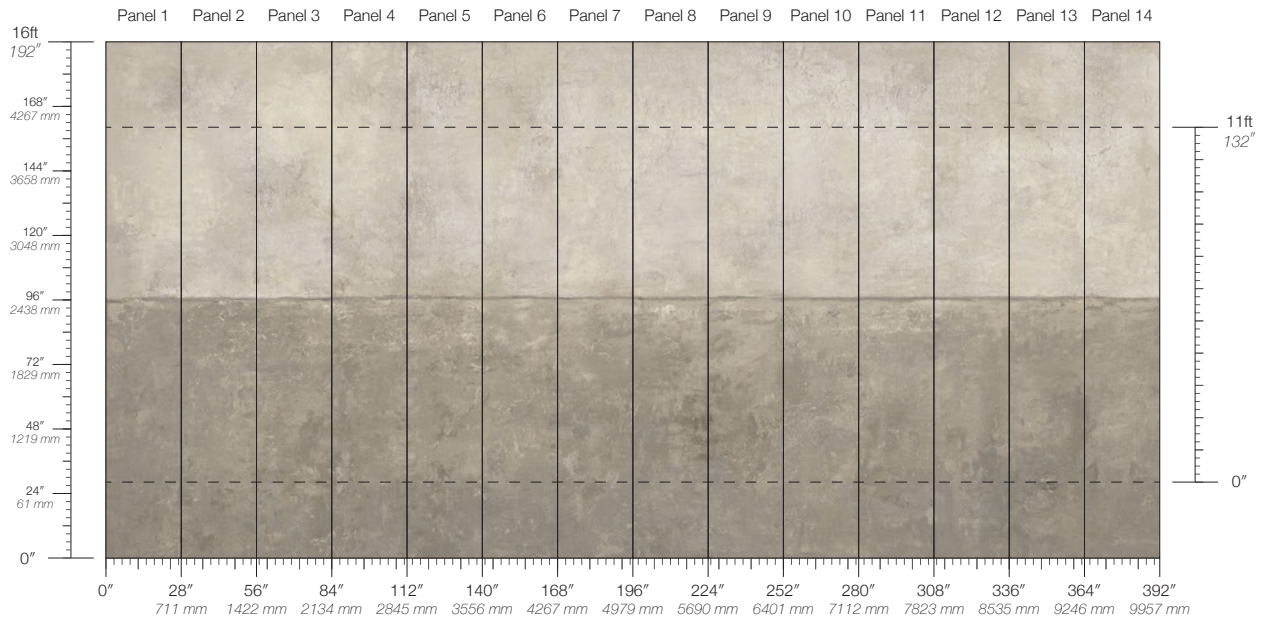

Nuance Memory

Suitable for residential and some commercial projects

COLOR
Memory

ITEM
6603

CONTENT
Polyester & Natural Fiber

PANEL WIDTH
28" / 711 mm trimmed

PANEL HEIGHT
132" / 3353 mm standard
192" / 4877 mm extended

REPEAT
Non-repeating

STOCK
Made to order

LEAD TIME
4 weeks to print

MINIMUM
1 panel

PRICE
Available upon request

ORIGIN
USA

DETAILS
Custom options available

MAINTENANCE
Water-based cleanser

ENVIRONMENTAL
FSC Certified Content
REACH Compliant

SPECS
Cellulose & Polyester Fiber
3.62 oz per linear yard
44.1 g per linear meter
Fibrous surface texture

TESTING
(US) ASTM E84 Adhered Class A

CONTACT
sales@calicowallpaper.com
+1 718 243 1705
57 Lispenard Street
New York, NY 10013 USA

DISCLAIMER
Refer to our website to see the full mural artwork. Reference the physical sample for color and texture. Panel maps represent mural artwork only.