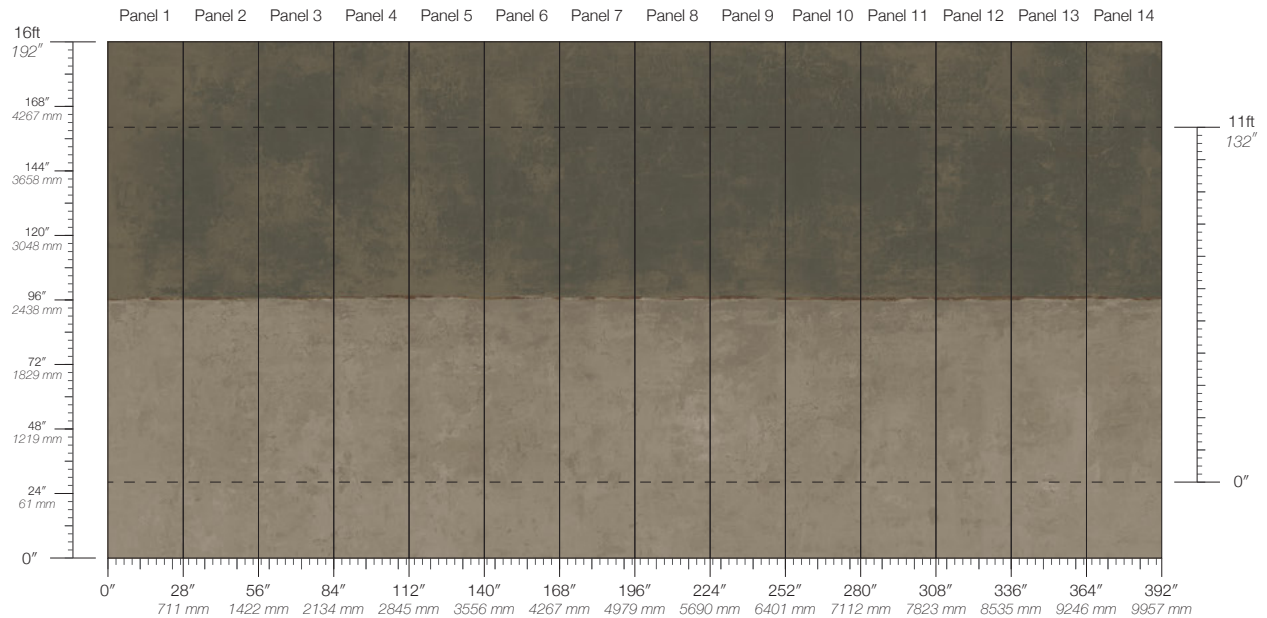

Nuance Duet

Suitable for residential and some commercial projects

COLOR

Duet

STOCK

Made to order

MAINTENANCE

Water-based cleanser

CONTACT

sales@calicowallpaper.com

+1 718 243 1705

57 Lispenard Street

New York, NY 10013 USA

ITEM

6602

LEAD TIME

4 weeks to print

ENVIRONMENTAL

FSC Certified Content

REACH Compliant

CONTENT

Polyester & Natural Fiber

MINIMUM

1 panel

SPECS

Cellulose & Polyester Fiber

3.62 oz per linear yard

44.1 g per linear meter

Fibrous surface texture

DISCLAIMER

Refer to our website to

see the full mural artwork.

Reference the physical sample

for color and texture. Panel

maps represent mural

artwork only.

PANEL WIDTH

28" / 711 mm trimmed

PRICE

Available upon request

PANEL HEIGHT

132" / 3353 mm standard

192" / 4877 mm extended

ORIGIN

USA

TESTING

(US) ASTM E84 Adhered Class A

REPEAT

Non-repeating

DETAILS

Custom options available