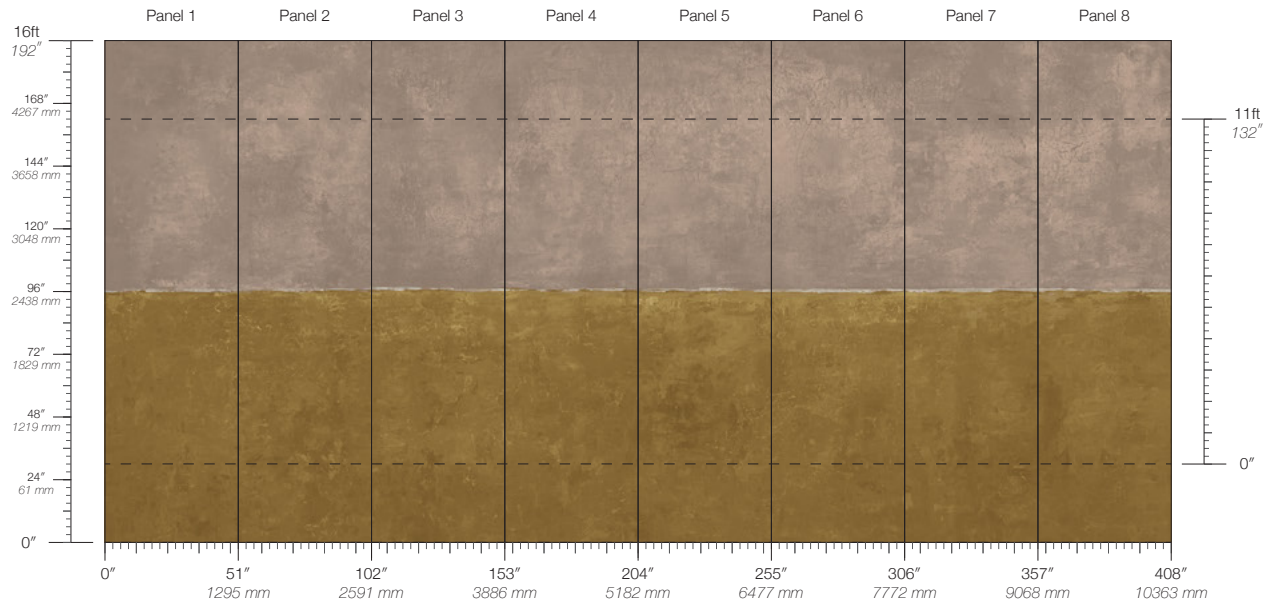

RESTORE

RESURFACE

THREADS

UNRAVEL

Nuance Unravel

Suitable for residential and commercial projects

COLOR
Unravel

ITEM
6648

CONTENT
Type II PVC-Free

PANEL WIDTH
51" / 1295 mm trimmed

PANEL HEIGHT
132" / 3353 mm standard
192" / 4877 mm extended

REPEAT
Non-repeating

STOCK
Made to order

LEAD TIME
4 weeks to print

MINIMUM
1 panel

PRICE
Available upon request

ORIGIN
USA

DETAILS
Custom options available

MAINTENANCE
Water-based cleanser

ENVIRONMENTAL
FSC Certified Content
Low VOC

SPECS
Polyester & Paper Composite face
Fabric backing
13 oz per linear yard
200 g per linear meter
Smooth surface texture