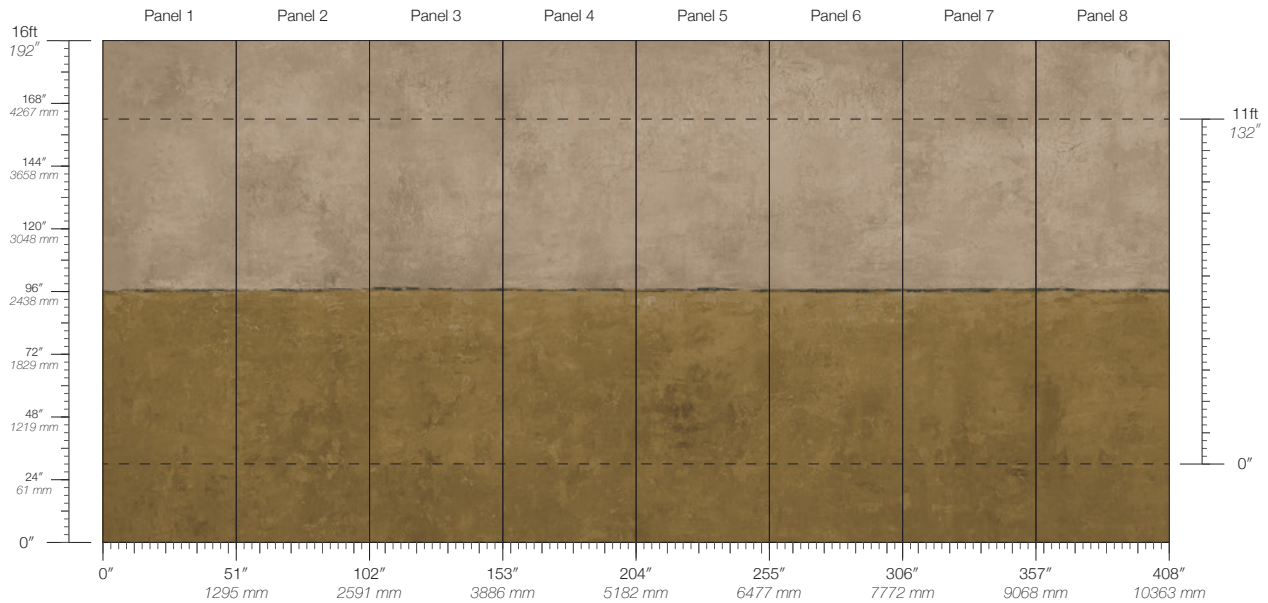

# Nuance Resurface

Suitable for residential and commercial projects

**COLOR**  
Resurface

**ITEM**  
6646

**CONTENT**  
Type II PVC-Free

**PANEL WIDTH**  
51" / 1295 mm trimmed

**PANEL HEIGHT**  
132" / 3353 mm standard  
192" / 4877 mm extended