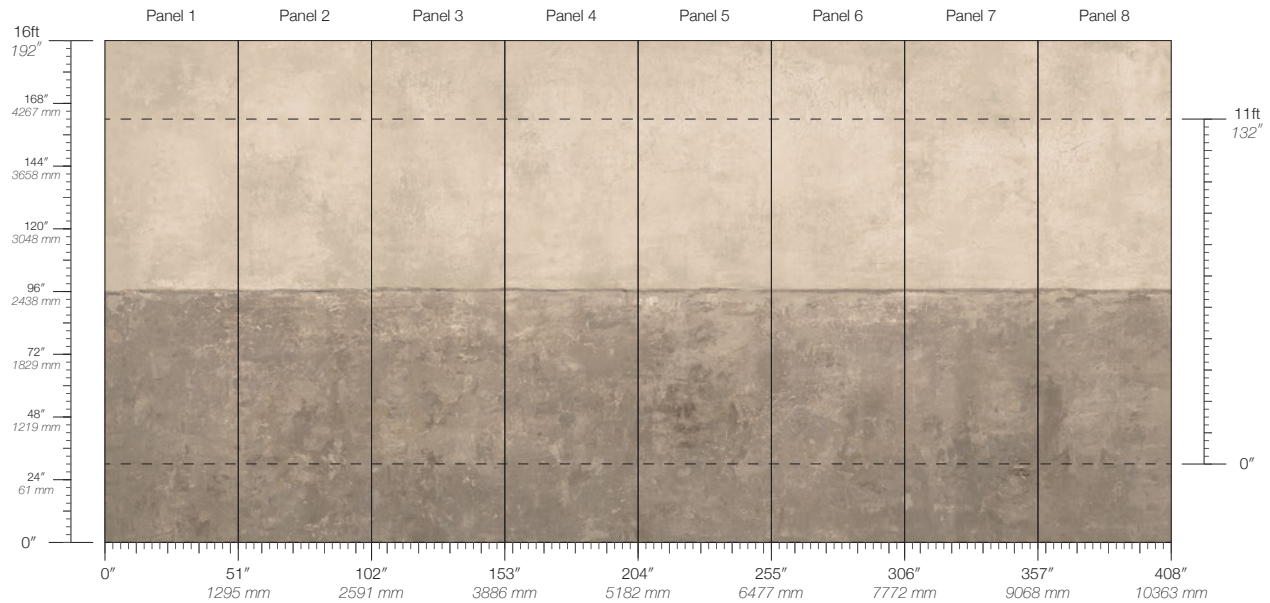

# Nuance Restore

Suitable for residential and commercial projects

**COLOR**  
Restore

**ITEM**  
6645

**CONTENT**  
Type II PVC-Free

**PANEL WIDTH**  
51" / 1295 mm trimmed

**PANEL HEIGHT**  
132" / 3353 mm standard  
192" / 4877 mm extended

**ENVIRONMENTAL**  
FSC Certified Content  
Low VOC

**SPECS**  
Polyester & Paper Composite face  
Fabric backing  
13 oz per linear yard  
200 g per linear meter  
Smooth surface texture

**TESTING**  
(US) ASTM E84 Adhered Class A  
ASTM F793 Type II Characteristics