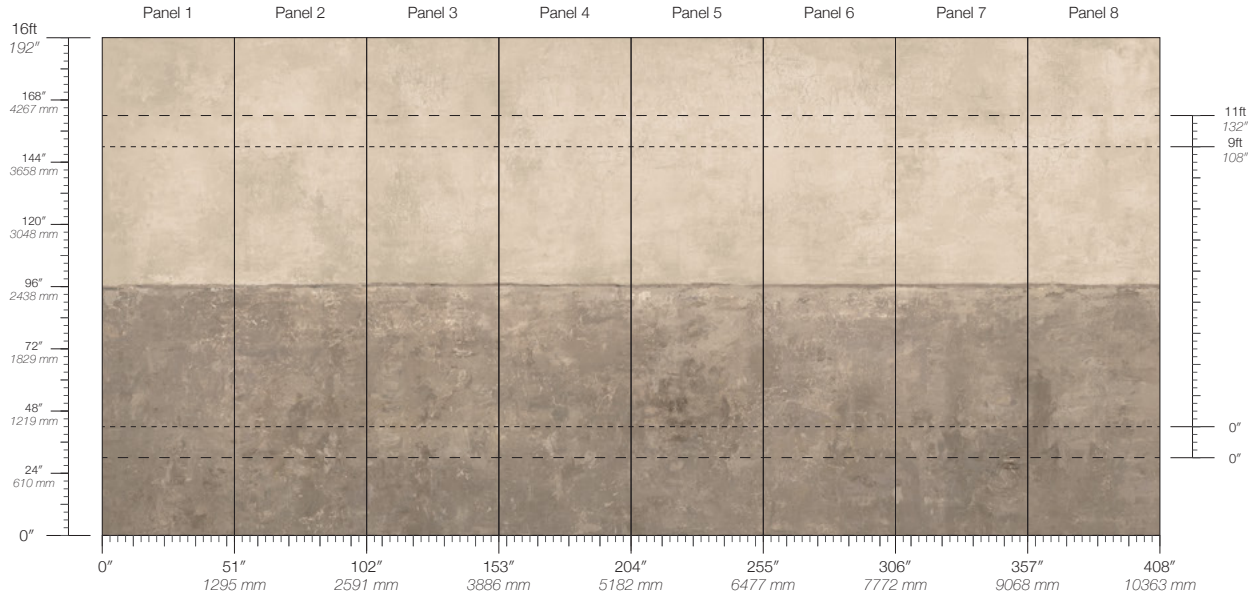

Nuance Restore

Suitable for residential and commercial projects

COLOR

Restore

REPEAT

Non-repeating

DETAILS

Custom options available

TESTING

ASTM E84 Adhered Class A

ITEM

6645

STOCK

Made to order

MAINTENANCE

Water-based cleanser

DISCLAIMER

Refer to our website to see the full mural artwork. Reference the physical sample for color and texture. Panel maps represent mural artwork only.

CONTENT

Type II Paper

LEAD TIME

4 weeks to print

ENVIRONMENTAL

FSC Certified Content
Low VOC

PANEL WIDTH

51" / 1295 mm trimmed

MINIMUM

1 panel

SPECS

Polyester & Paper Composite Face
Polyester/Cotton Woven Backing
8.55 oz/yd²
290 g/m²
Smooth Surface Texture

PANEL HEIGHT

108" / 2743 mm base
132" / 3353 mm standard
132" / 3353 mm extended

PRICE

Available upon request

ORIGIN

USA