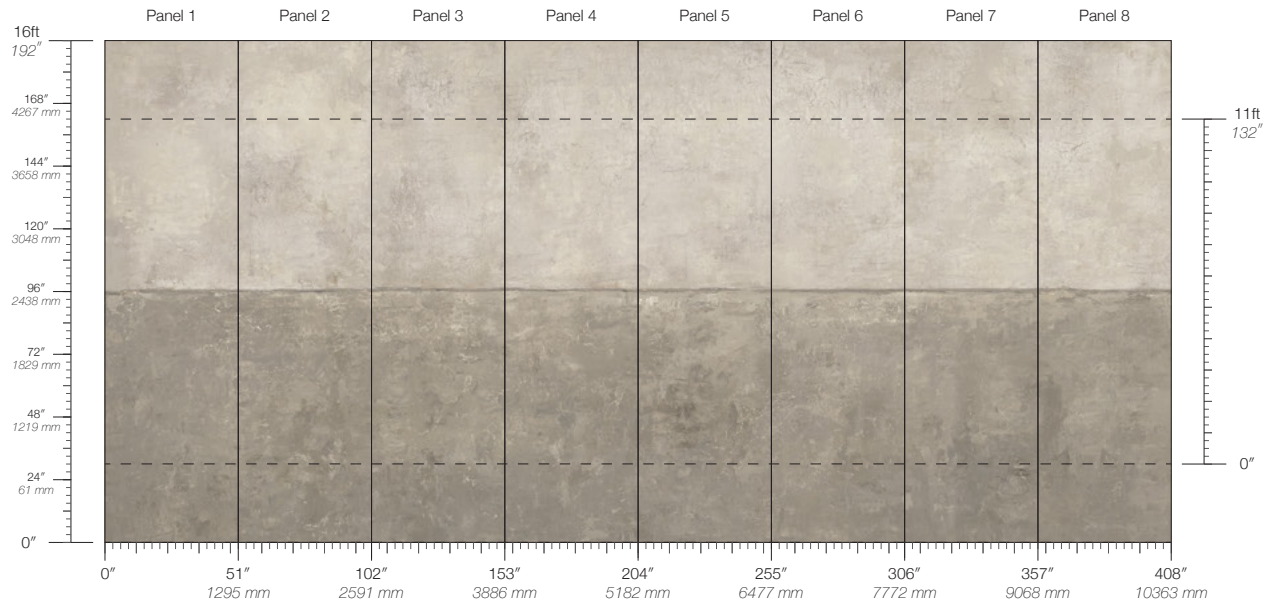

Nuance Memory

Suitable for residential and commercial projects

COLOR

Memory

ITEM

6643

CONTENT

Type II PVC-Free

PANEL WIDTH

51" / 1295 mm trimmed

PANEL HEIGHT

132" / 3353 mm standard
192" / 4877 mm extended

REPEAT

Non-repeating

STOCK

Made to order

LEAD TIME

4 weeks to print

MINIMUM

1 panel

PRICE

Available upon request

ORIGIN

USA

DETAILS

Custom options available

MAINTENANCE

Water-based cleanser

ENVIRONMENTAL

FSC Certified Content
Low VOC

SPECS

Polyester & Paper Composite face
Fabric backing
13 oz per linear yard
200 g per linear meter
Smooth surface texture

TESTING

(US) ASTM E84 Adhered Class A
ASTM F793 Type II Characteristics

CONTACT

sales@calicowallpaper.com
+1 718 243 1705
57 Lispenard Street
New York, NY 10013 USA

DISCLAIMER

Refer to our website to see the full mural artwork. Reference the physical sample for color and texture. Panel maps represent mural artwork only.