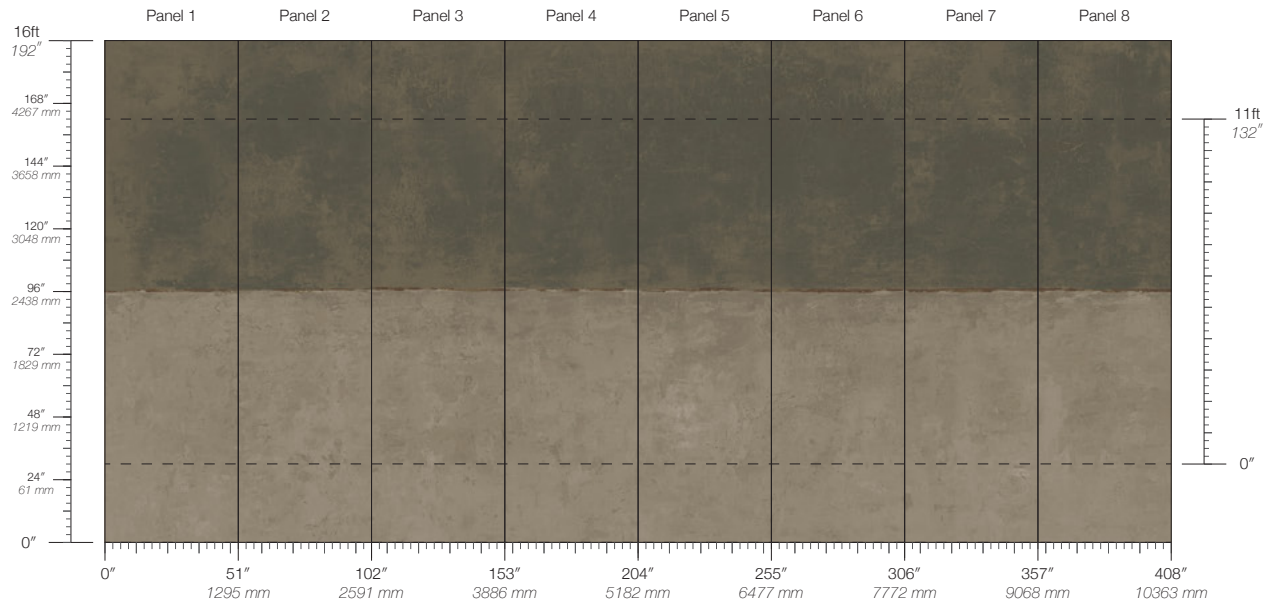

Nuance Duet

Suitable for residential and commercial projects

COLOR

Duet

ITEM

6642

CONTENT

Type II PVC-Free

PANEL WIDTH

51" / 1295 mm trimmed

PANEL HEIGHT

132" / 3353 mm standard
192" / 4877 mm extended

REPEAT

Non-repeating

STOCK

Made to order

LEAD TIME

4 weeks to print

MINIMUM

1 panel

PRICE

Available upon request

ORIGIN

USA

DETAILS

Custom options available

MAINTENANCE

Water-based cleanser

ENVIRONMENTAL

FSC Certified Content
Low VOC

SPECS

Polyester & Paper Composite face
Fabric backing
13 oz per linear yard
200 g per linear meter
Smooth surface texture

TESTING

(US) ASTM E84 Adhered Class A
ASTM F793 Type II Characteristics

CONTACT

sales@calicowallpaper.com
+1 718 243 1705
57 Lispenard Street
New York, NY 10013 USA

DISCLAIMER

Refer to our website to see the full mural artwork. Reference the physical sample for color and texture. Panel maps represent mural artwork only.