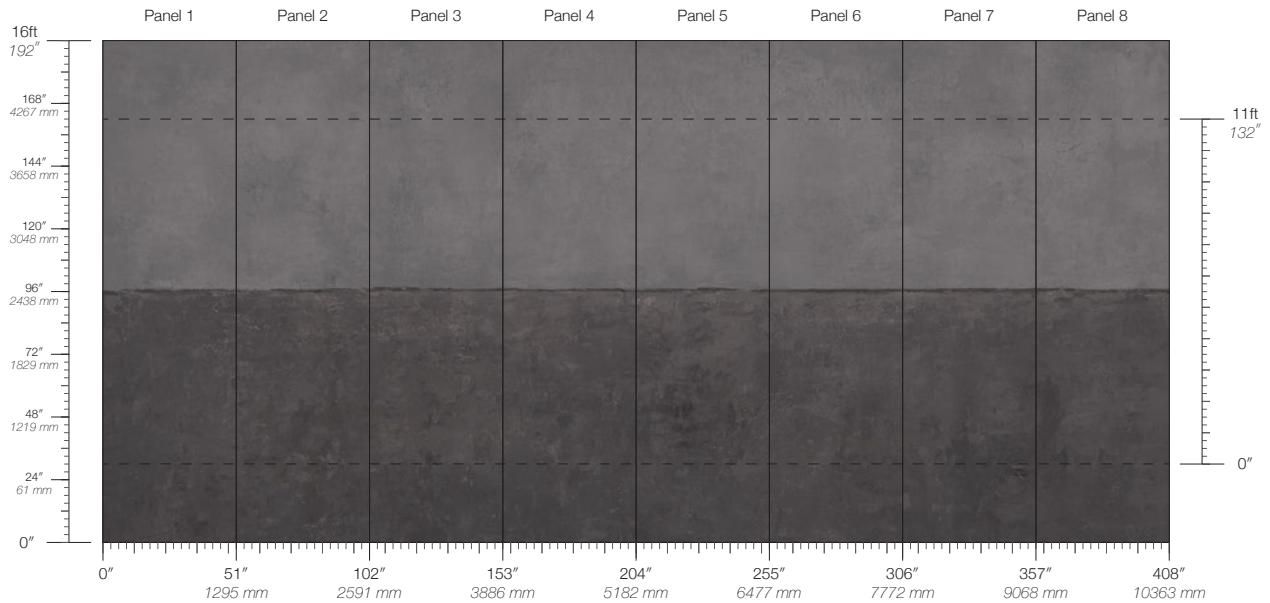

RESTORE

RESURFACE

THREADS

UNRAVEL

Nuance Compel

Suitable for residential and commercial projects

COLOR
Compel

ITEM
6641

CONTENT
Type II PVC-Free

PANEL WIDTH
51" / 1295 mm trimmed

PANEL HEIGHT
132" / 3353 mm standard
192" / 4877 mm extended

REPEAT
Non-repeating

STOCK
Made to order

LEAD TIME
4 weeks to print

MINIMUM
1 panel

PRICE
Available upon request

ORIGIN
USA

DETAILS
Custom options available

MAINTENANCE
Water-based cleanser

ENVIRONMENTAL
FSC Certified Content
Low VOC

SPECS
Polyester & Paper Composite face
Fabric backing
13 oz per linear yard
200 g per linear meter
Smooth surface texture