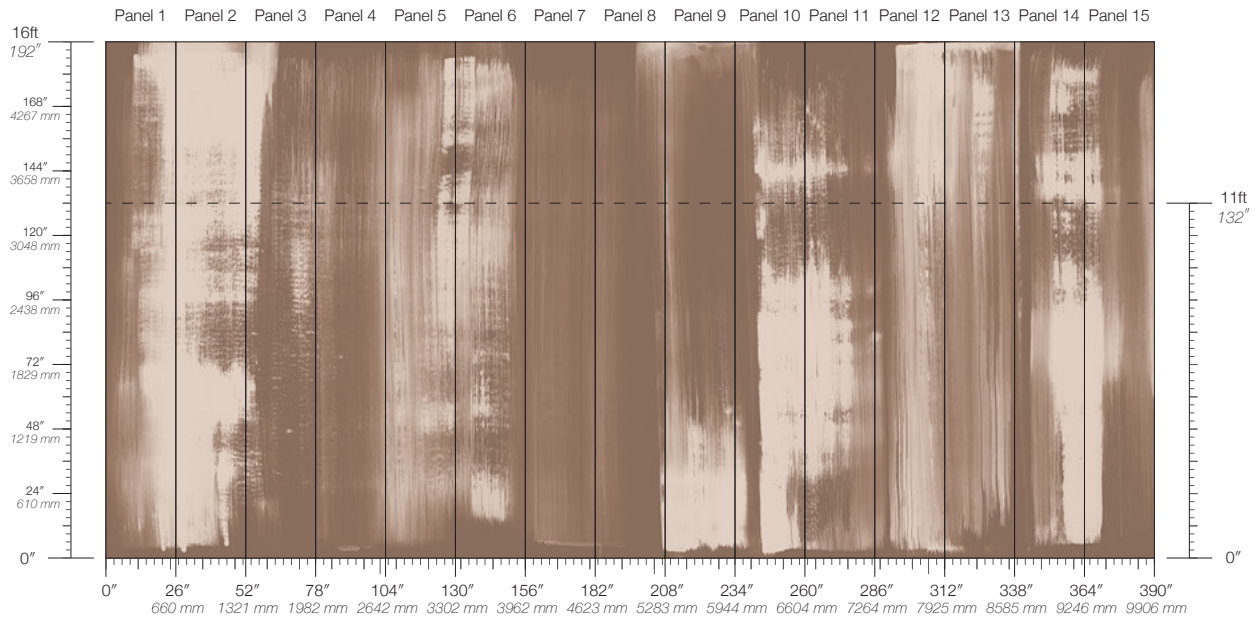

Noir Earth

Suitable for residential and some commercial projects

COLOR
Earth

ITEM
4308

CONTENT
Clay-Coated Paper

PANEL WIDTH
26" / 661 mm trimmed

PANEL HEIGHT
132" / 3353 mm standard
192" / 4877 mm extended

REPEAT
Non-repeating

STOCK
Made to order

LEAD TIME
4 weeks to print

MINIMUM
1 panel

PRICE
Available upon request

ORIGIN
USA

DETAILS
Custom options available

MAINTENANCE
Water-based cleanser

ENVIRONMENTAL
FSC Certified Content

SPECS
100% Cellulose face
Non-woven backing
7.1 oz per linear yard
117 g per linear meter
Smooth surface texture

TESTING
(US) ASTM E84 Adhered Class A

CONTACT
sales@calicowallpaper.com
+1 718 243 1705
57 Lispenard Street
New York, NY 10013 USA

DISCLAIMER
Refer to our website to see the full mural artwork. Reference the physical sample for color and texture. Panel maps represent mural artwork only.