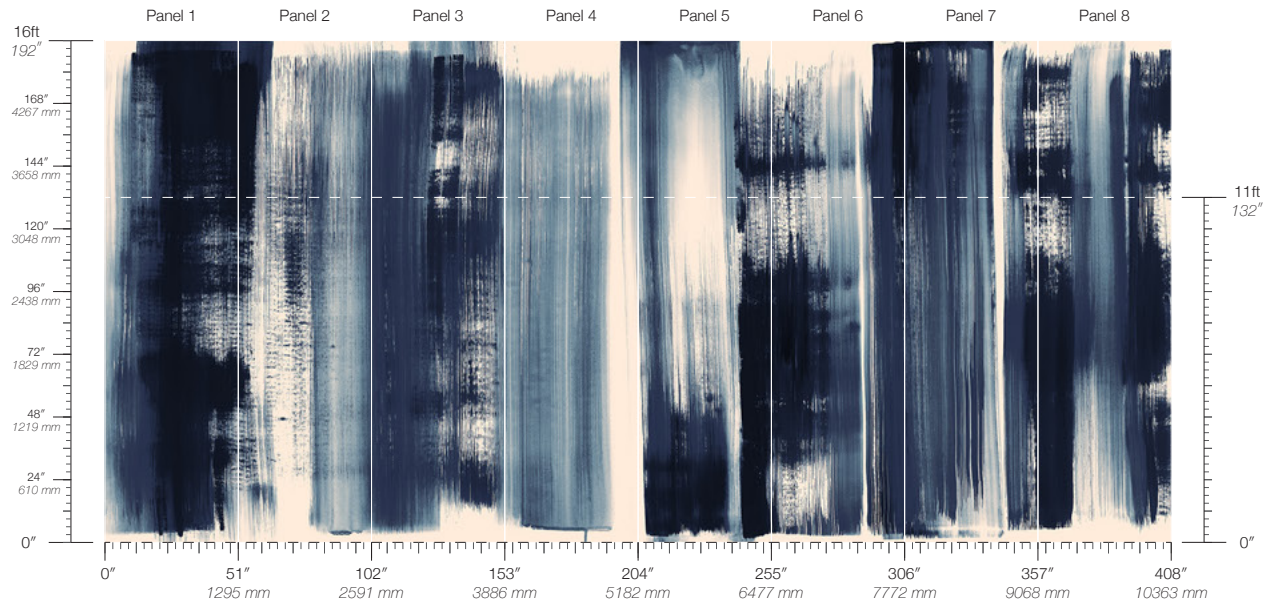

RESIN

SILK

VELVET

Noir Velvet

Suitable for residential and commercial projects

COLOR
Velvet

ITEM
4307

CONTENT
Type II PVC-Free TPO

PANEL WIDTH
51" / 1295 mm trimmed

PANEL HEIGHT
132" / 3353 mm standard
192" / 4877 mm extended

REPEAT
Non-repeating

STOCK
Made to order

LEAD TIME
4 weeks to print

MINIMUM
1 panel

PRICE
Available upon request

ORIGIN
USA

DETAILS
Custom options available

MAINTENANCE
Water-based cleanser

ENVIRONMENTAL
Recycled Content
Phthalate Free
Low VOC
HPD Available

SPECS
100% TPO face
Non-woven backing
18 oz per linear yard
480 g per linear meter
Stippled surface texture