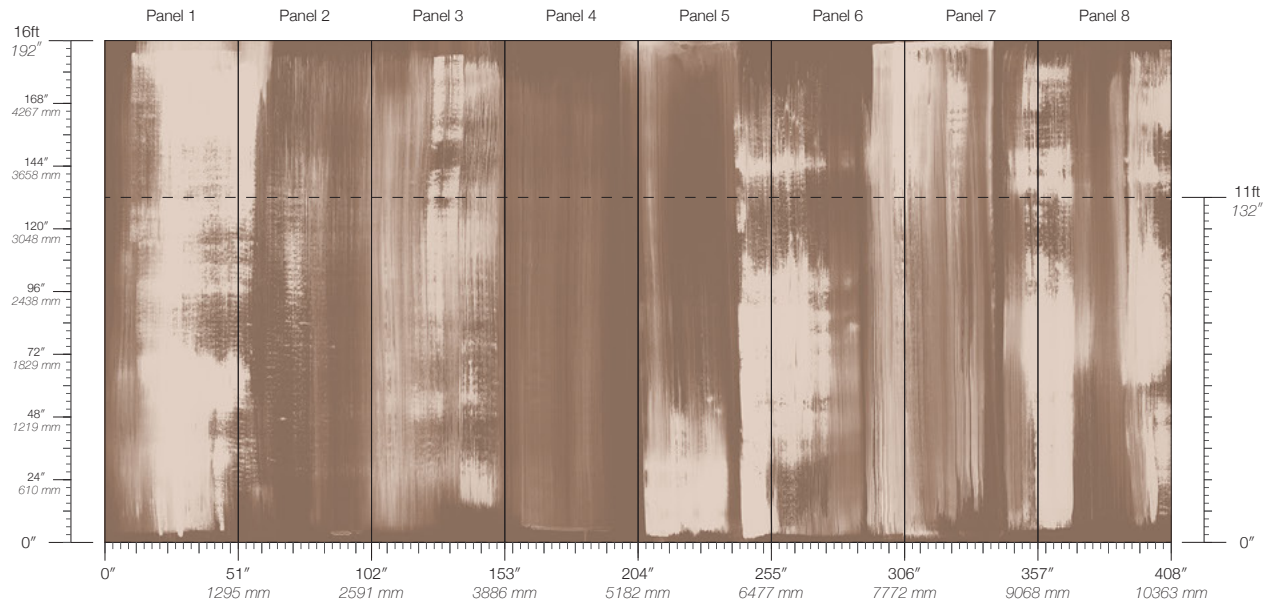

# Noir Earth

Suitable for residential and commercial projects

**COLOR**  
Earth

**ITEM**  
4301

**CONTENT**  
Type II PVC-Free TPO

**PANEL WIDTH**  
51" / 1295 mm trimmed

**PANEL HEIGHT**  
132" / 3353 mm standard  
192" / 4877 mm extended