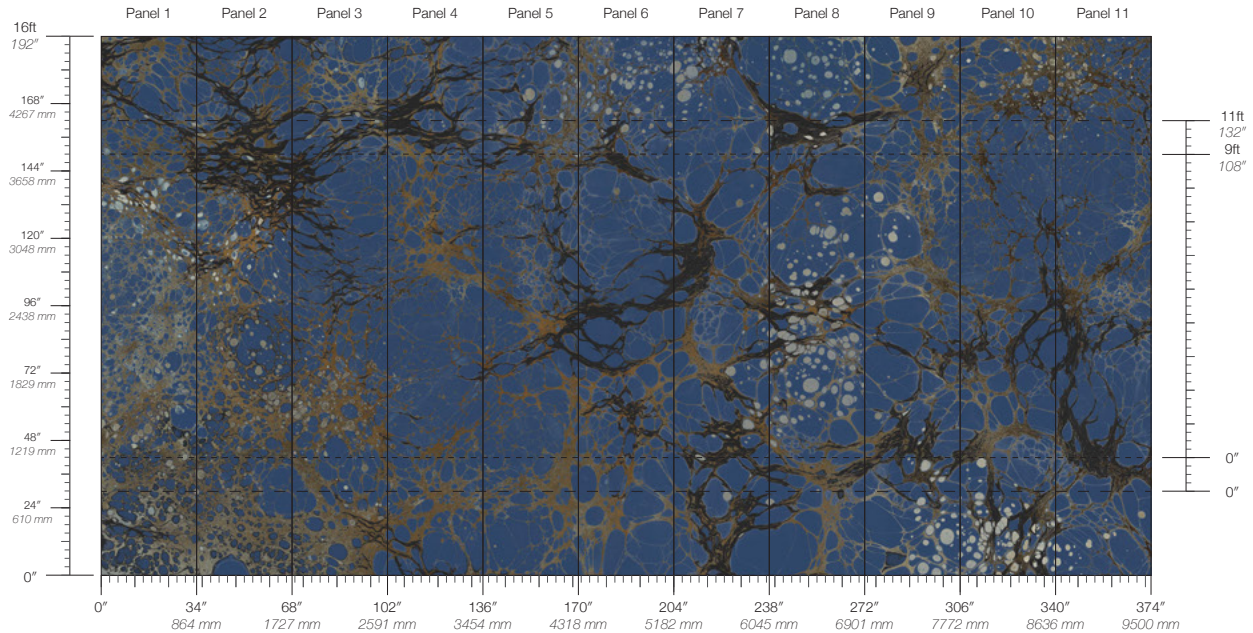

INDIGO

PERIDOT

ROYAL

SLATE

Night Royal

Suitable for residential and some commercial projects

COLOR

Royal

CONTENT

Dutch Metal Leaf

LEAD TIME

4 weeks to print

ENVIRONMENTAL

Formaldehyde Free
Heavy Metal Free
PVC Free

PANEL WIDTH

34" / 864 mm trimmed

MINIMUM

1 panel

SPECS

Paper-Backed Metal Leaf
7.2 oz/yd²
244 g/m²
Smooth Metallic Surface with Hand-Applied Leaf

PANEL HEIGHT

108" / 2743 mm base
132" / 3353 mm standard
192" / 4877 mm extended

PRICE

Available upon request