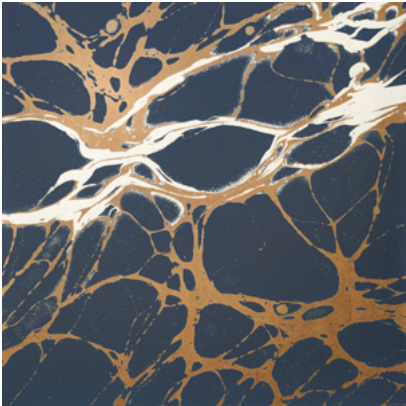

Calico

NIGHT

Tear Sheet

Night is an exploration of the duality of darkness and light.

BRICK

COPPER

ECRU

GLAZE

INDIGO

PERIDOT

ROYAL

SLATE

Night Royal

Suitable for residential and some commercial projects

COLOR

Royal