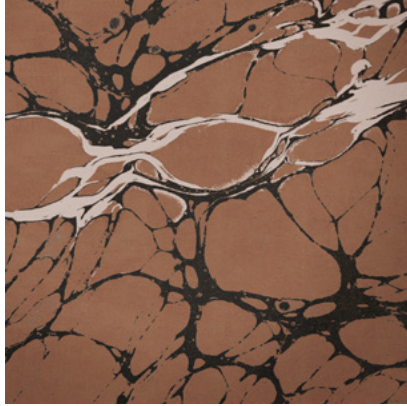

Calico

NIGHT

Tear Sheet

Night is an exploration of the duality of darkness and light.

BRICK

COPPER

ECRU

GLAZE

INDIGO

PERIDOT

ROYAL

SLATE

Night Copper

Suitable for residential and some commercial projects

COLOR

Copper