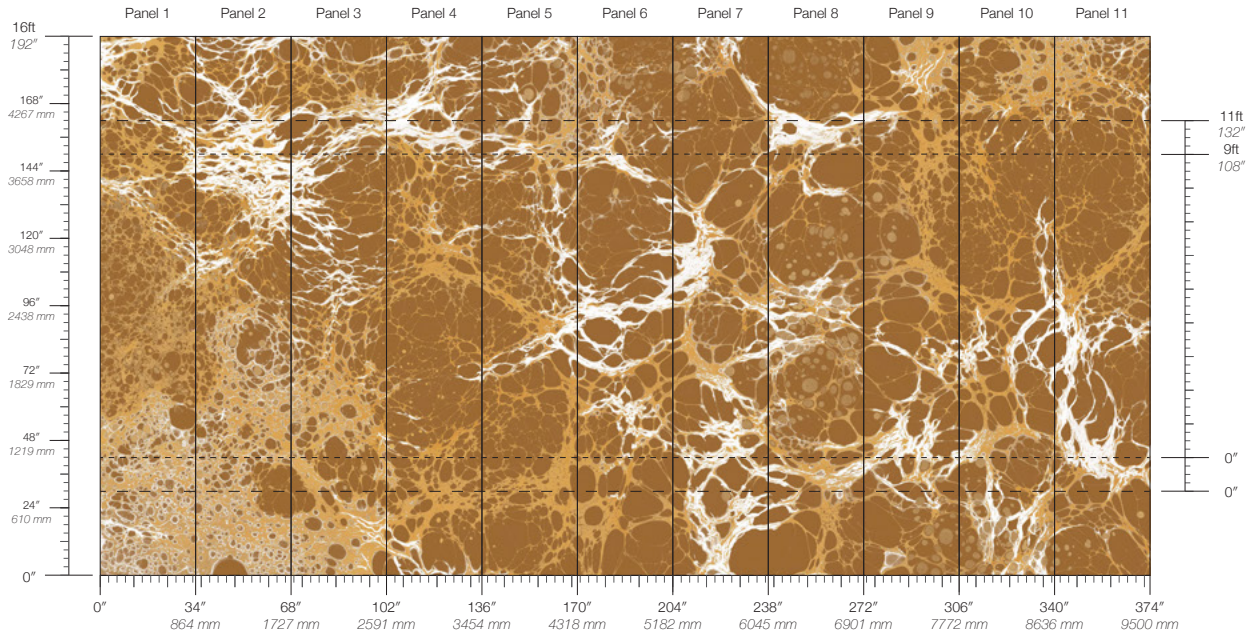

Calico

NIGHT

Tear Sheet

Night is an exploration of the duality of darkness and light.

BRICK

COPPER

ECRU

GLAZE

INDIGO

PERIDOT

ROYAL

SLATE

Night Copper

Suitable for residential and some commercial projects

COLOR

Copper

CONTENT

Dutch Metal Leaf

LEAD TIME

4 weeks to print

ENVIRONMENTAL

Formaldehyde Free
Heavy Metal Free
PVC Free

PANEL WIDTH

34" / 864 mm trimmed