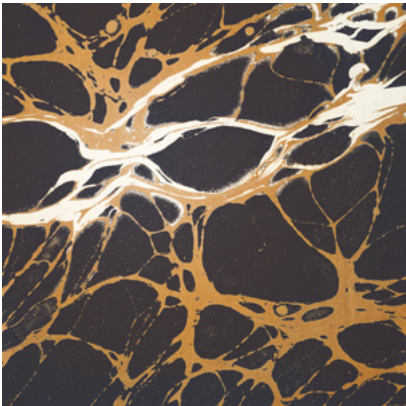

Calico

NIGHT

Tear Sheet

Night is an exploration of the duality of darkness and light.

BRICK

COPPER

ECRU

GLAZE

INDIGO

PERIDOT

ROYAL

SLATE

Night Copper

Suitable for residential and some commercial projects

COLOR

Copper