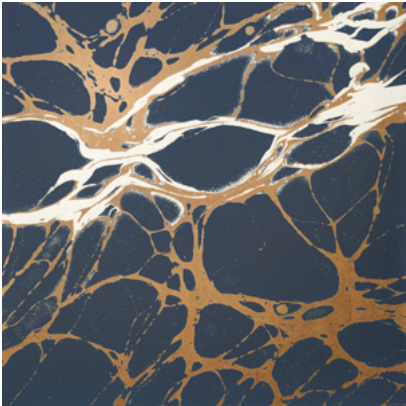

Calico

NIGHT

Tear Sheet

Night is an exploration of the duality of darkness and light.

BRICK

COPPER

ECRU

GLAZE

INDIGO

PERIDOT

ROYAL

SLATE

Night Copper

Suitable for residential and some commercial projects

COLOR

Copper