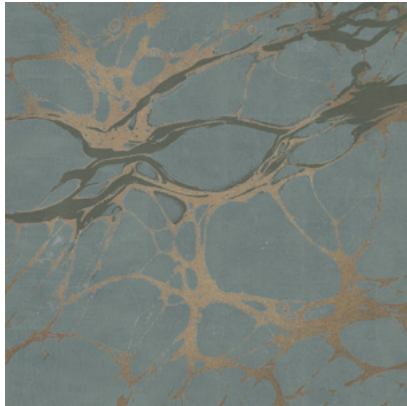

Calico

NIGHT

Tear Sheet

Night is an exploration of the duality of darkness and light.

BRICK

COPPER

ECRU

GLAZE

INDIGO

PERIDOT

ROYAL

SLATE

Night Copper

Suitable for residential and some commercial projects

COLOR

Copper