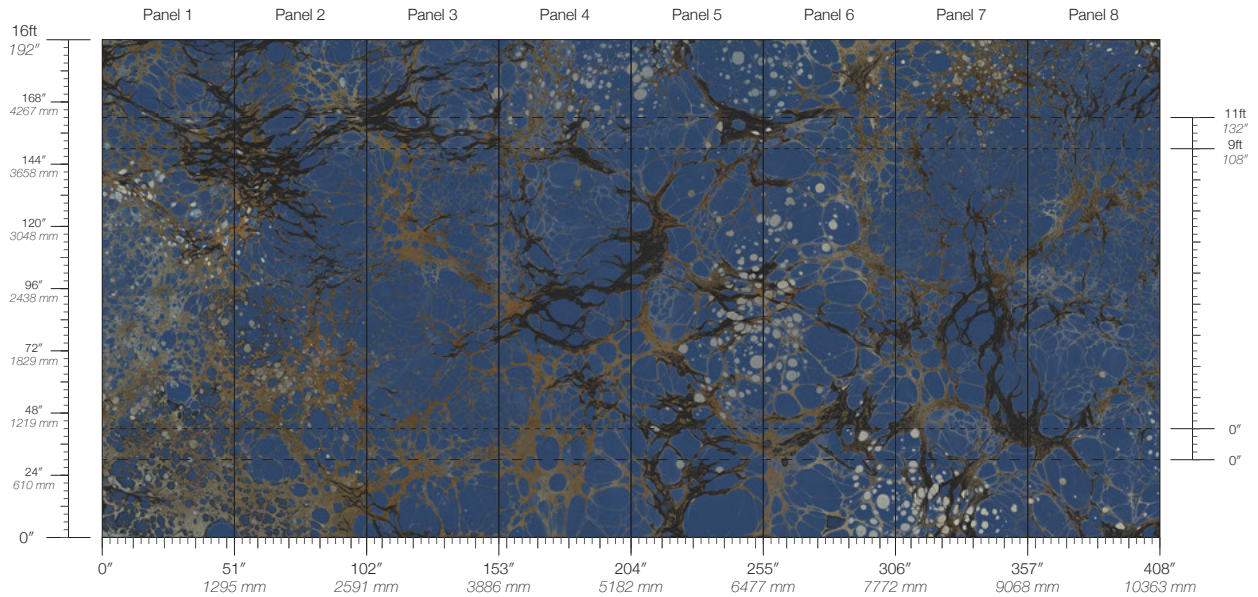

INDIGO

PERIDOT

ROYAL

SLATE

Night Royal

Suitable for residential and commercial projects

COLOR

Royal

ITEM

1612

CONTENT

Type II Vinyl

PANEL WIDTH

51" / 1295 mm trimmed

PANEL HEIGHT

108" / 2743 mm base
132" / 3353 mm standard
192" / 4877 mm extended