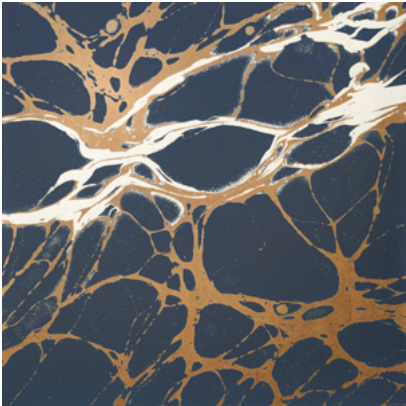

Calico

NIGHT

Tear Sheet

Night is an exploration of the duality of darkness and light.

BRICK

COPPER

ECRU

GLAZE

INDIGO

PERIDOT

ROYAL

SLATE

Night Royal

Suitable for residential and commercial projects

COLOR

Royal