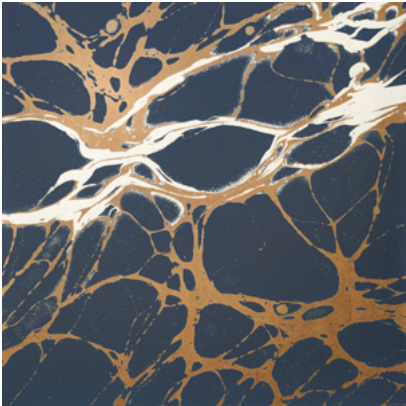

Calico

NIGHT

Tear Sheet

Night is an exploration of the duality of darkness and light.

BRICK

COPPER

ECRU

GLAZE

INDIGO

PERIDOT

ROYAL

SLATE

Night Copper

Suitable for residential and commercial projects

COLOR

Copper