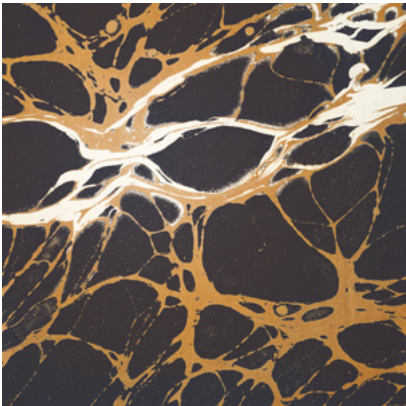

Calico

NIGHT

Tear Sheet

Night is an exploration of the duality of darkness and light.

BRICK

COPPER

ECRU

GLAZE

INDIGO

PERIDOT

ROYAL

SLATE

Night Copper

Suitable for residential and commercial projects

COLOR

Copper