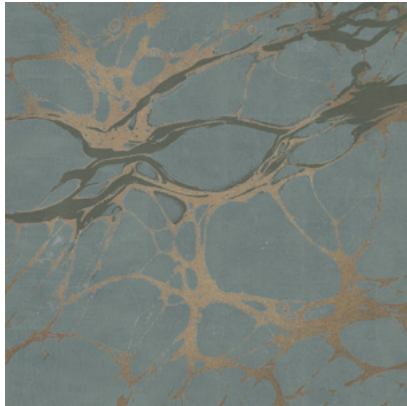

Calico

NIGHT

Tear Sheet

Night is an exploration of the duality of darkness and light.

BRICK

COPPER

ECRU

GLAZE

INDIGO

PERIDOT

ROYAL

SLATE

Night Copper

Suitable for residential and commercial projects

COLOR

Copper