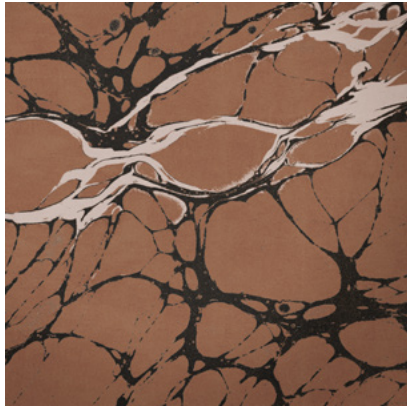

Calico

NIGHT

Tear Sheet

Night is an exploration of the duality of darkness and light.

BRICK

COPPER

ECRU

GLAZE

INDIGO

PERIDOT

ROYAL

SLATE

Night Copper

Suitable for residential and commercial projects

COLOR

Copper