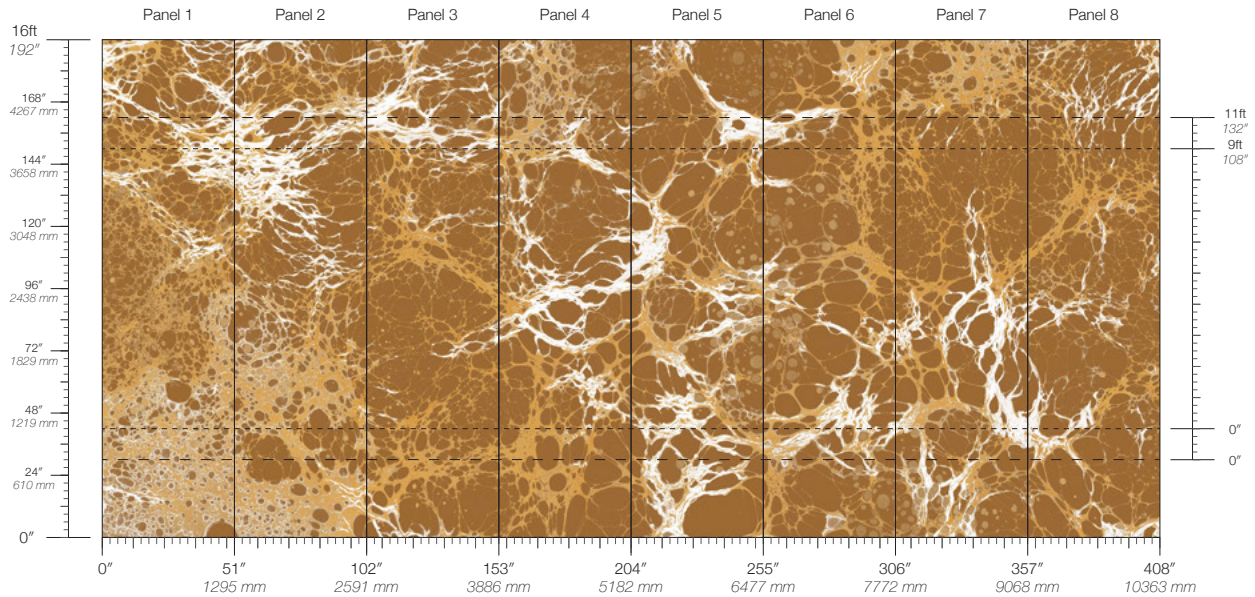

INDIGO

PERIDOT

ROYAL

SLATE

Night Copper

Suitable for residential and commercial projects

COLOR

Copper

ITEM

1604

CONTENT

Type II Vinyl

PANEL WIDTH

51" / 1295 mm trimmed

PANEL HEIGHT

108" / 2743 mm base
132" / 3353 mm standard
192" / 4877 mm extended

REPEAT

Non-repeating

STOCK

Made to order

LEAD TIME

4 weeks to print

MINIMUM

1 panel