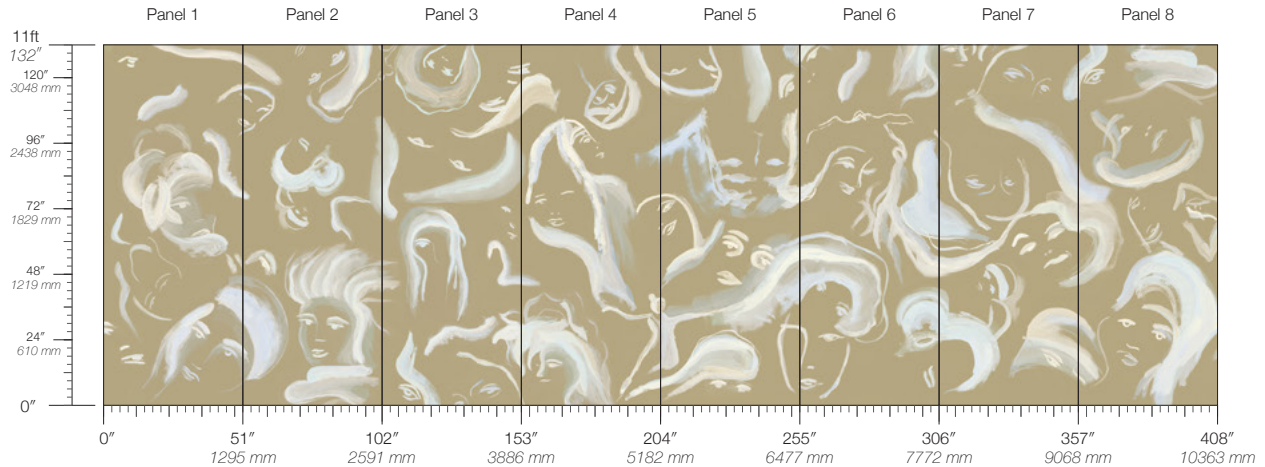

Muse Vera

Suitable for residential and commercial projects

COLOR

Vera

ITEM

2906

CONTENT

Type II Vinyl

PANEL WIDTH

51" / 1295 mm trimmed

PANEL HEIGHT

132" / 3353 mm standard

REPEAT

Non-repeating

STOCK

Made to order

LEAD TIME

4 weeks to print

MINIMUM

1 panel

PRICE

Available upon request

ORIGIN

USA

DETAILS

Custom options available

ENVIRONMENTAL

Low VOC

Cadmium & Lead Free

Formulation

SPECS

Commercial Vinyl face

Polyester/Cotton woven backing

20 oz per linear yard

620 g per linear meter

Woven surface texture

TESTING

(US) ASTM E84 Adhered Class A

(EU) EN 15102 Class B, s2

(CN) CAN/ULC-S102.2 Class A

CCC-W-408D Type II

WA Specification W-101 Type II

NFPA 286 Corner Burn Test Class A

MAINTENANCE

Water-based cleanser

CONTACT

sales@calicowallpaper.com

+1 718 243 1705

57 Lispernard Street

New York, NY 10013 USA

DISCLAIMER

Refer to our website to see the full mural artwork.

Reference the physical sample

for color and texture. Panel

maps represent mural

artwork only.