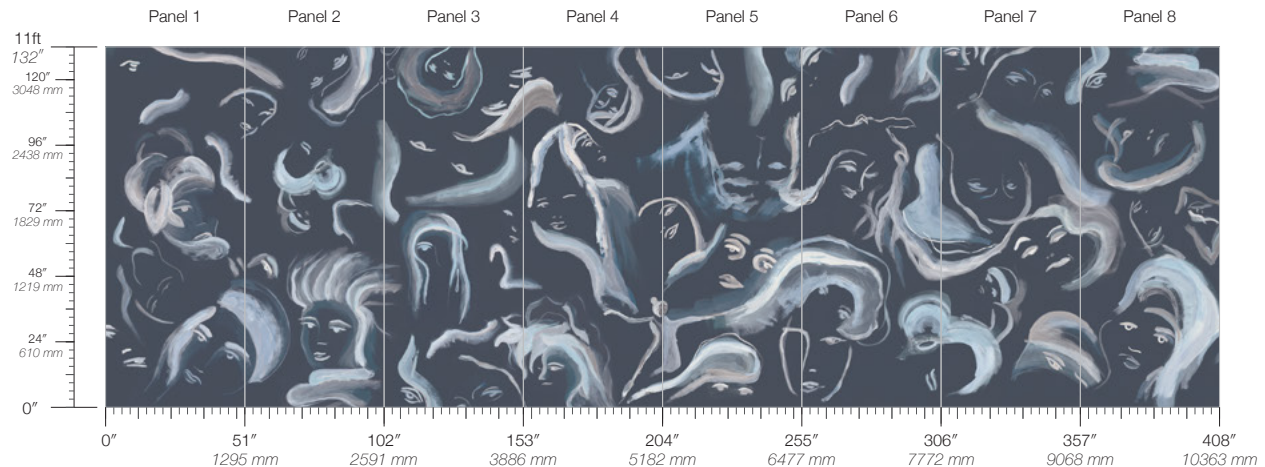

Muse Simone

Suitable for residential and commercial projects

COLOR

Simone

ITEM

2905

CONTENT

Type II Vinyl

PANEL WIDTH

51" / 1295 mm trimmed

PANEL HEIGHT

132" / 3353 mm standard

REPEAT

Non-repeating

STOCK

Made to order

LEAD TIME

4 weeks to print

MINIMUM

1 panel

PRICE

Available upon request

ORIGIN

USA

DETAILS

Custom options available

ENVIRONMENTAL

Low VOC
Cadmium & Lead Free
Formulation

SPECS

Commercial Vinyl face
Polyester/Cotton woven backing
20 oz per linear yard
620 g per linear meter
Woven surface texture

TESTING

(US) ASTM E84 Adhered Class A
(EU) EN 15102 Class B, s2
(CN) CAN/ULC-S102.2 Class A
CCC-W-408D Type II
WA Specification W-101 Type II
NFPA 286 Corner Burn Test Class A

MAINTENANCE

Water-based cleanser

CONTACT

sales@calicowallpaper.com
+1 718 243 1705
57 Lispernard Street
New York, NY 10013 USA

DISCLAIMER

Refer to our website to see the full mural artwork. Reference the physical sample for color and texture. Panel maps represent mural artwork only.