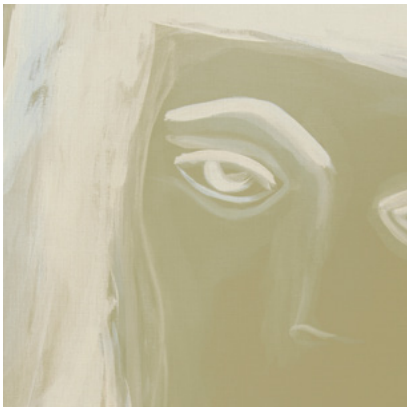

# MUSE

Tear Sheet

Muse is a celebration  
of the feminine in  
all of its forms.

ADA

CLEO

COCO

MARIE

SIMONE