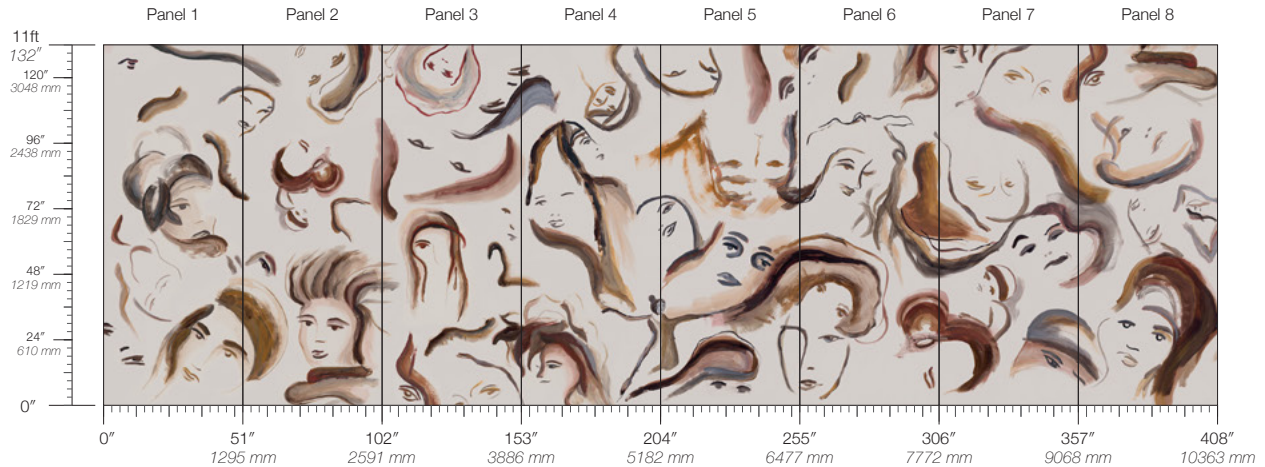

# MUSE

Tear Sheet

Muse is a celebration  
of the feminine in  
all of its forms.

ADA

CLEO

COCO

MARIE

SIMONE

# Muse Marie

Suitable for residential and commercial projects

**COLOR**  
Marie

**ITEM**  
2904

**CONTENT**  
Type II Vinyl

**PANEL WIDTH**  
51" / 1295 mm trimmed

**PANEL HEIGHT**  
132" / 3353 mm standard

**REPEAT**  
Non-repeating

**STOCK**  
Made to order

**LEAD TIME**  
4 weeks to print

**MINIMUM**  
1 panel

**PRICE**  
Available upon request

**ORIGIN**  
USA

**DETAILS**  
Custom options available

**ENVIRONMENTAL**  
Low VOC  
Cadmium & Lead Free  
Formulation