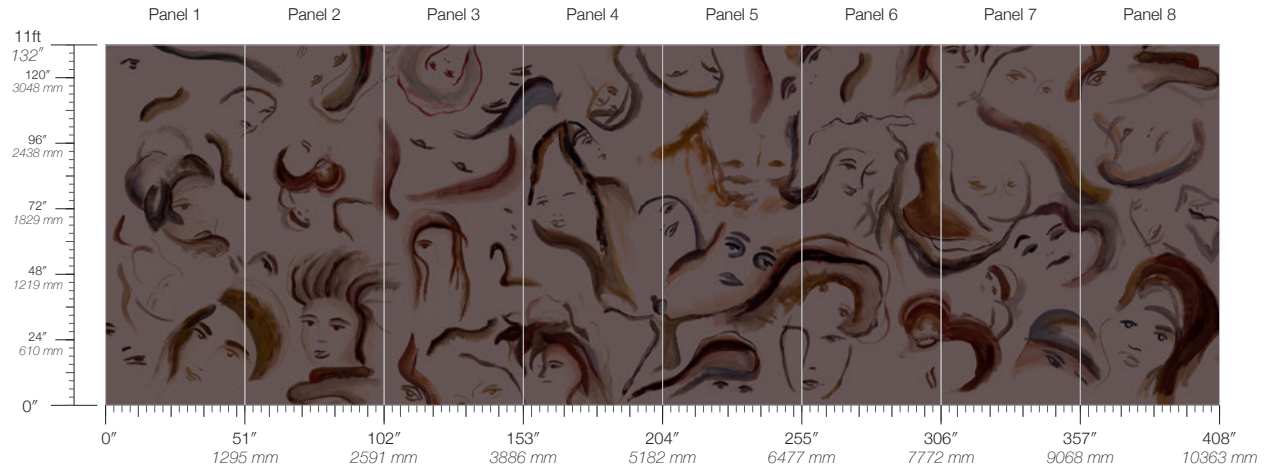

Muse Cleo

Suitable for residential and commercial projects

COLOR

Cleo

ITEM

2902

CONTENT

Type II Vinyl

PANEL WIDTH

51" / 1295 mm trimmed

PANEL HEIGHT

132" / 3353 mm standard

REPEAT

Non-repeating

STOCK

Made to order

LEAD TIME

4 weeks to print

MINIMUM

1 panel

PRICE

Available upon request

ORIGIN

USA

DETAILS

Custom options available

ENVIRONMENTAL

Low VOC
Cadmium & Lead Free
Formulation

SPECS

Commercial Vinyl face
Polyester/Cotton woven backing
20 oz per linear yard
620 g per linear meter
Woven surface texture

TESTING

(US) ASTM E84 Adhered Class A
(EU) EN 15102 Class B, s2
(CN) CAN/ULC-S102.2 Class A
CCC-W-408D Type II
WA Specification W-101 Type II
NFPA 286 Corner Burn Test Class A

MAINTENANCE

Water-based cleanser

CONTACT

sales@calicowallpaper.com
+1 718 243 1705
57 Lispenard Street
New York, NY 10013 USA

DISCLAIMER

Refer to our website to see the full mural artwork. Reference the physical sample for color and texture. Panel maps represent mural artwork only.