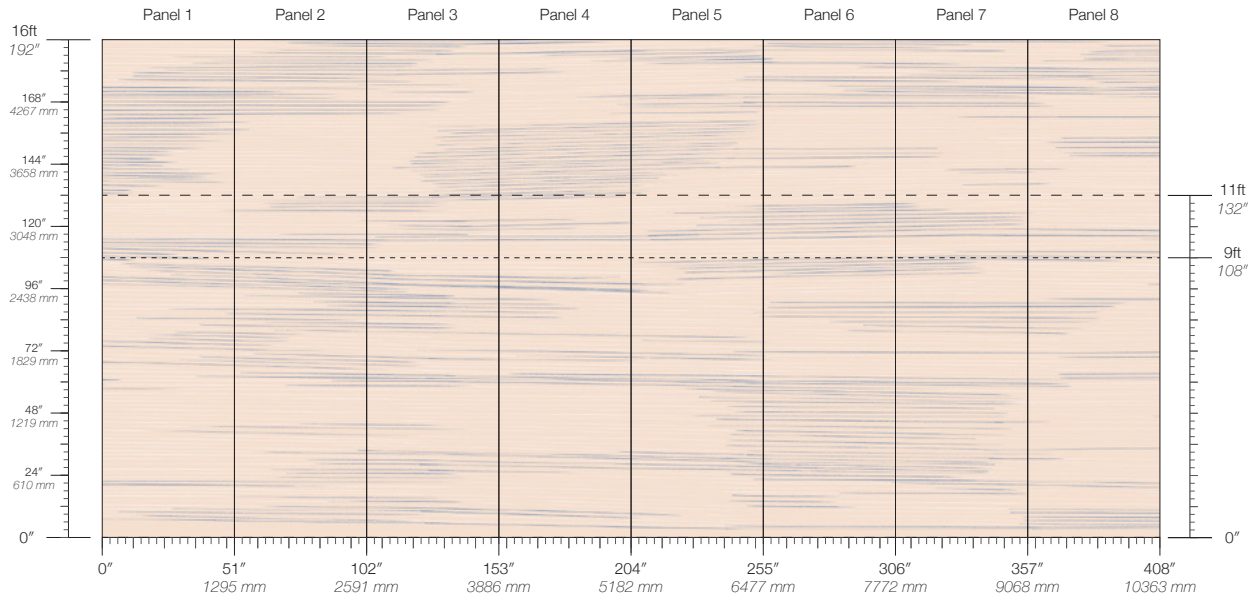

COLOR Zora	Non-repeating	Custom options available	EN 15102 Class B, s2 CDPH CA Section 01350
ITEM 2110	STOCK Made to order	MAINTENANCE Water-based cleanser	DISCLAIMER Refer to our website to see the full mural artwork. Reference the physical sample for color and texture. Panel maps represent mural artwork only.
CONTENT Type II Vinyl	LEAD TIME 4 weeks to print	ENVIRONMENTAL HPD Available Low VOC	
PANEL WIDTH 51" / 1295 mm trimmed	MINIMUM 1 panel	SPECS Commercial Vinyl Face Polyester/Cotton Woven Backing 14 oz/yd ² 475 g/m ²	
PANEL HEIGHT 108" / 2743 mm base 132" / 3353 mm standard 192" / 4877 mm extended	PRICE Available upon request	Woven Surface Texture	
REPEAT	ORIGIN USA	TESTING ASTM E84 Adhered Class A	
	DETAILS		