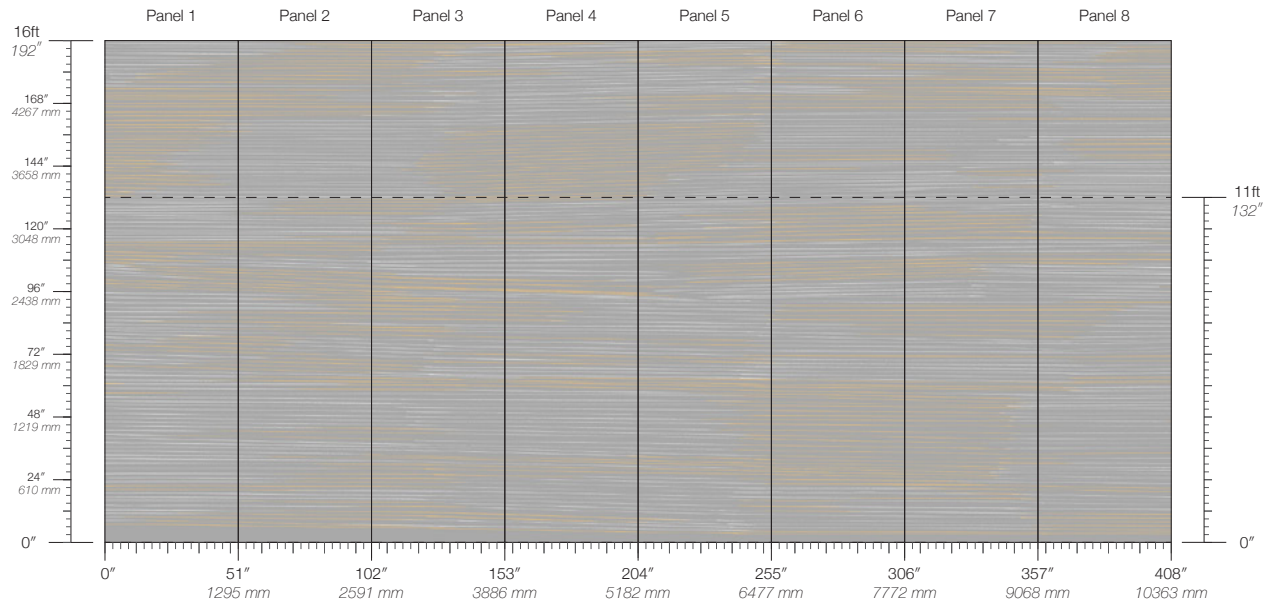

COLOR

Vetar

ITEM

2109

CONTENT

Type II Vinyl

PANEL WIDTH

51" / 1295 mm trimmed

PANEL HEIGHT

132" / 3353 mm standard
192" / 4877 mm extended

REPEAT

Non-repeating

STOCK

Made to order

LEAD TIME

4 weeks to print