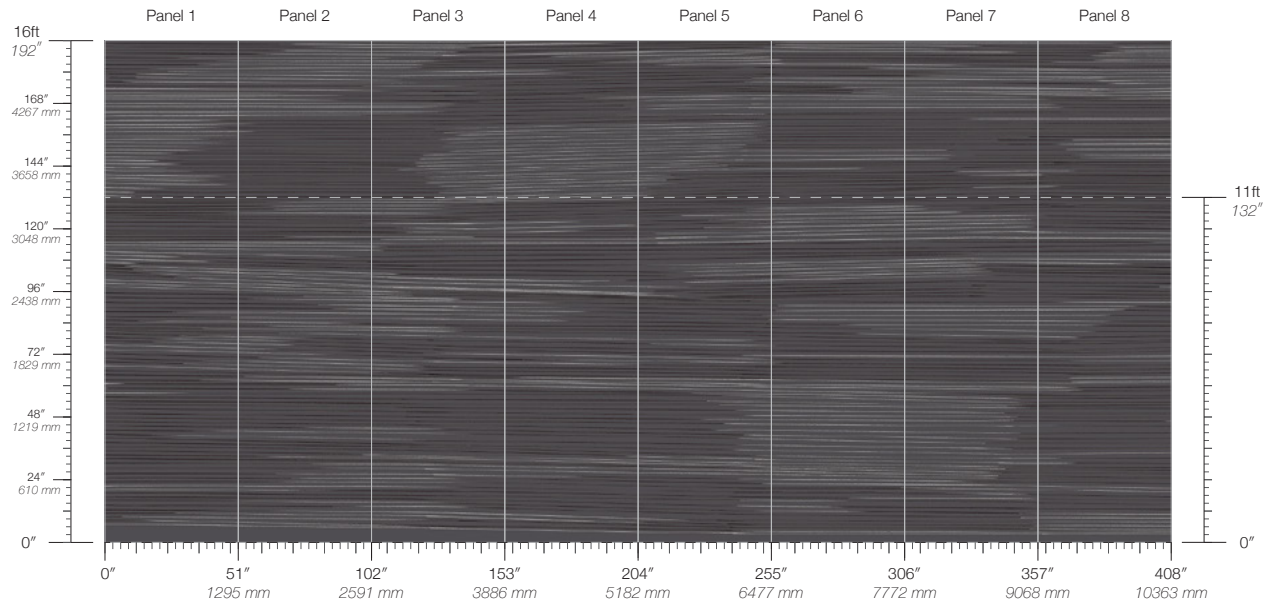

COLOR

Tama

ITEM

2107

CONTENT

Type II Vinyl

PANEL WIDTH

51" / 1295 mm trimmed

PANEL HEIGHT

132" / 3353 mm standard
192" / 4877 mm extended

REPEAT

Non-repeating

STOCK

Made to order

LEAD TIME

4 weeks to print