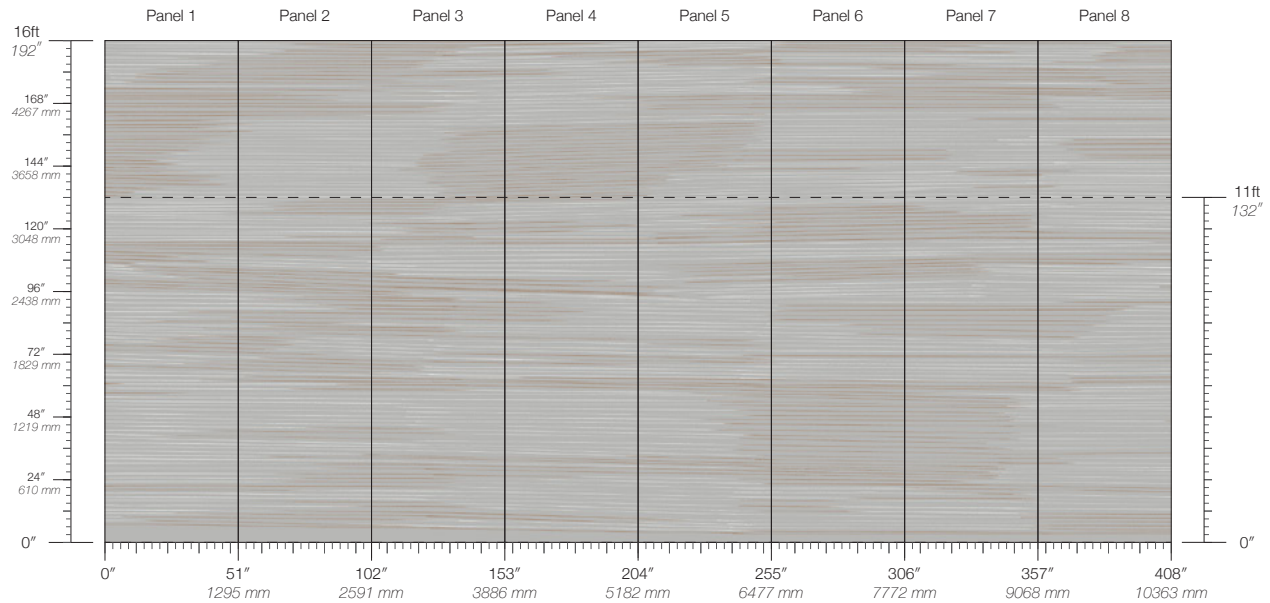

COLOR

Siva

ITEM

2106

CONTENT

Type II Vinyl

PANEL WIDTH

51" / 1295 mm trimmed

PANEL HEIGHT

132" / 3353 mm standard
192" / 4877 mm extended

REPEAT

Non-repeating

STOCK

Made to order

LEAD TIME

4 weeks to print