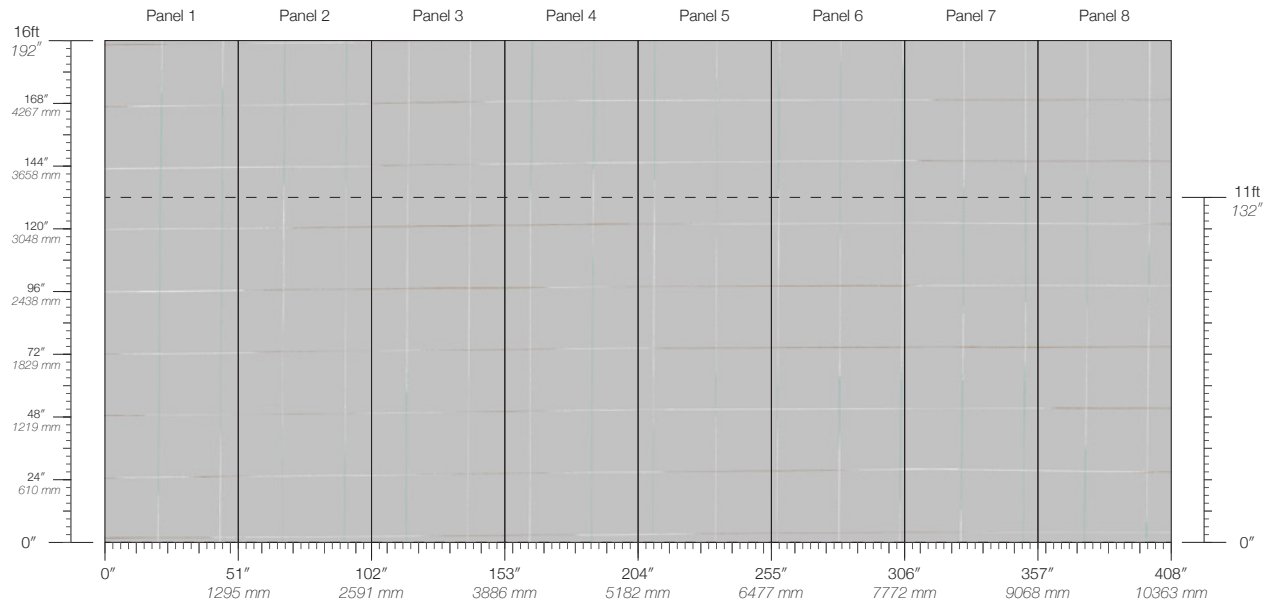

COLOR
Pepermint

ITEM
2104

CONTENT
Type II Vinyl

PANEL WIDTH
51" / 1295 mm trimmed

PANEL HEIGHT
132" / 3353 mm standard
192" / 4877 mm extended

REPEAT
Non-repeating

STOCK
Made to order

LEAD TIME
4 weeks to print