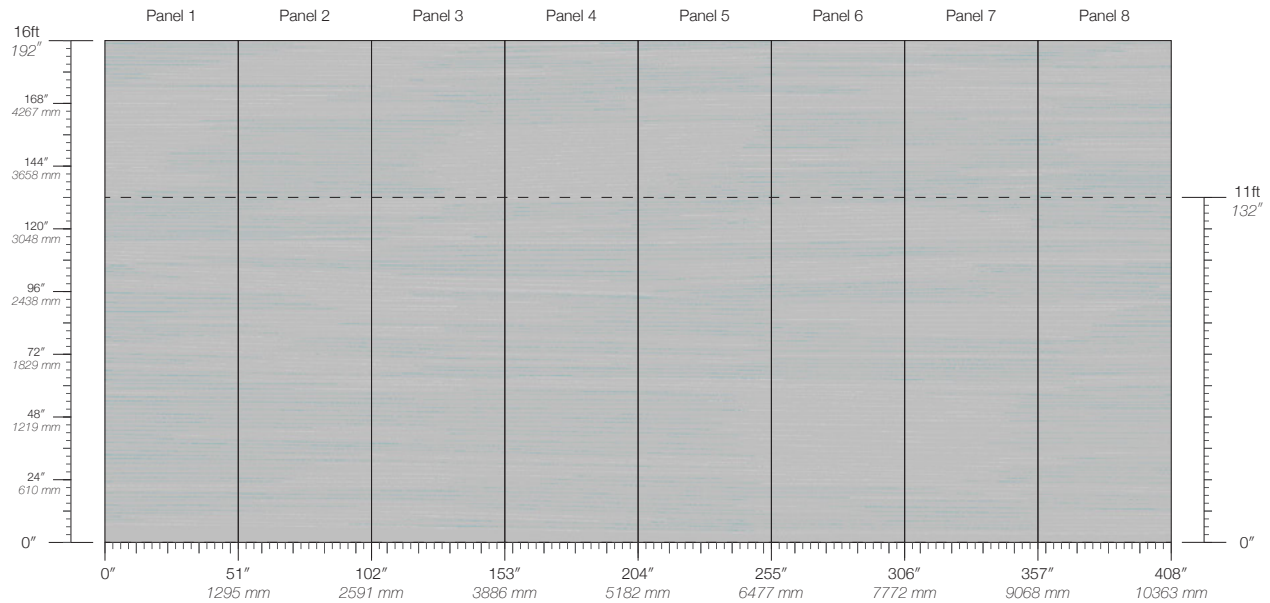

COLOR

Led

ITEM

2103

CONTENT

Type II Vinyl

PANEL WIDTH

51" / 1295 mm trimmed

PANEL HEIGHT

132" / 3353 mm standard
192" / 4877 mm extended

REPEAT

Non-repeating

STOCK

Made to order

LEAD TIME

4 weeks to print