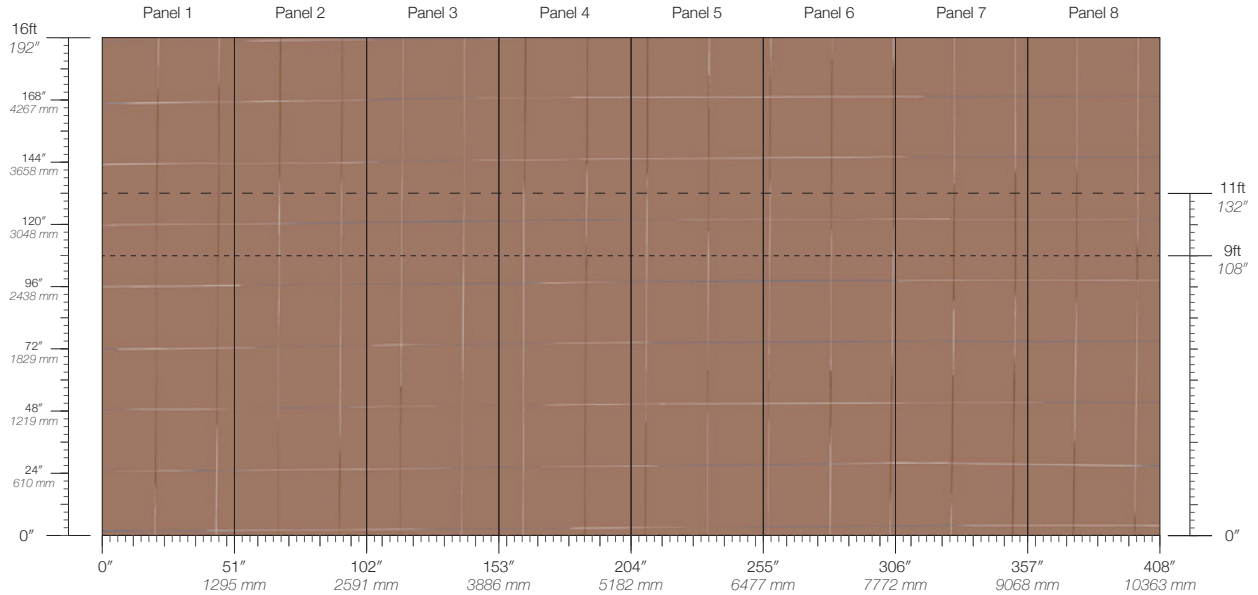

# Mira & Milos Glina

Suitable for residential and commercial projects

<b>COLOR</b> Glina	Non-repeating	Custom options available	EN 15102 Class B, s2 CDPH CA Section 01350
<b>ITEM</b> 2102	<b>STOCK</b> Made to order	<b>MAINTENANCE</b> Water-based cleanser	<b>DISCLAIMER</b> Refer to our website to see the full mural artwork. Reference the physical sample for color and texture. Panel maps represent mural artwork only.
<b>CONTENT</b> Type II Vinyl	<b>LEAD TIME</b> 4 weeks to print	<b>ENVIRONMENTAL</b> HPD Available Low VOC	
<b>PANEL WIDTH</b> 51" / 1295 mm trimmed	<b>MINIMUM</b> 1 panel	<b>SPECS</b> Commercial Vinyl Face Polyester/Cotton Woven Backing 14 oz/yd <sup>2</sup> 475 g/m <sup>2</sup>	
<b>PANEL HEIGHT</b> 108" / 2743 mm base 132" / 3353 mm standard 192" / 4877 mm extended	<b>PRICE</b> Available upon request	<b>ORIGIN</b> USA	
<b>REPEAT</b>	<b>DETAILS</b>	<b>TESTING</b> ASTM E84 Adhered Class A	