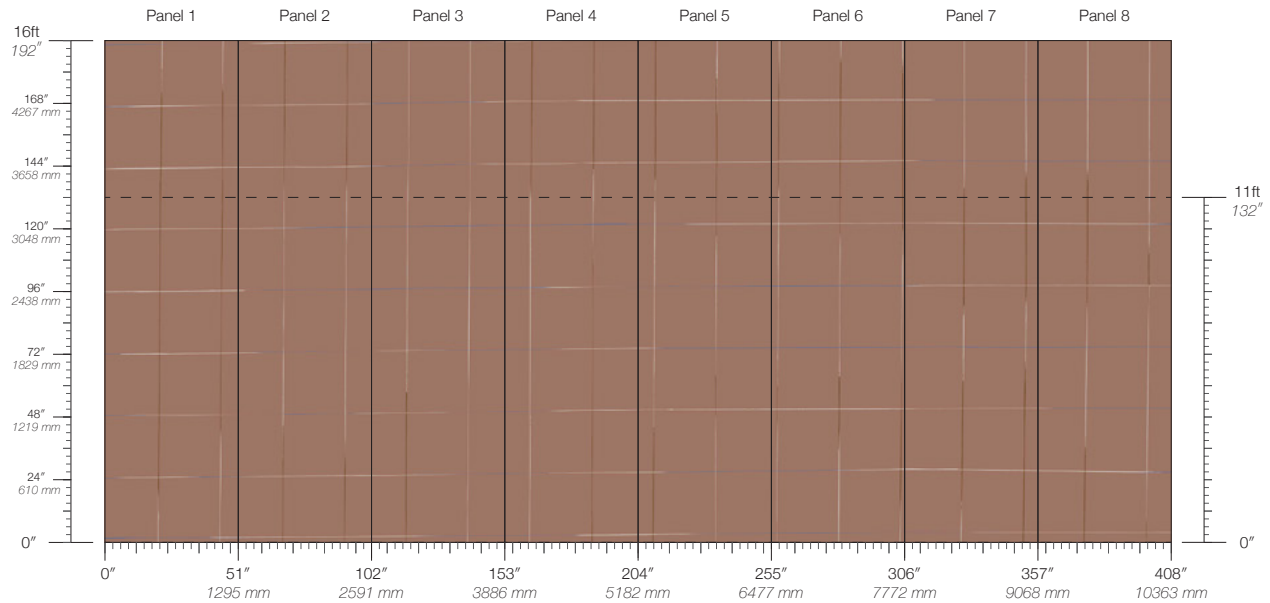

Mira & Miloš Glina

Suitable for residential and commercial projects

COLOR

Glina

ITEM

2102

CONTENT

Type II Vinyl

PANEL WIDTH

51" / 1295 mm trimmed

PANEL HEIGHT

132" / 3353 mm standard
192" / 4877 mm extended

REPEAT

Non-repeating

STOCK

Made to order

LEAD TIME

4 weeks to print

MINIMUM

1 panel

PRICE

Available upon request

ORIGIN

USA

DETAILS

Custom options available

ENVIRONMENTAL

Low VOC
Cadmium & Lead Free
Formulation

SPECS

Commercial Vinyl face
Polyester/Cotton woven backing
21 oz per linear yard
651 g per linear meter
Woven surface texture

TESTING

(US) ASTM E84 Adhered Class A
(EU) EN 15102 Class B, s2
(CN) CAN/ULC-S102.2 Class A
CCC-W-408D Type II
WA Specification W-101 Type II
NFPA 286 Corner Burn Test Class A

MAINTENANCE

Water-based cleanser

CONTACT

sales@calicowallpaper.com
+1 718 243 1705
57 Lispenard Street
New York, NY 10013 USA

DISCLAIMER

Refer to our website to see the full mural artwork. Reference the physical sample for color and texture. Panel maps represent mural artwork only.