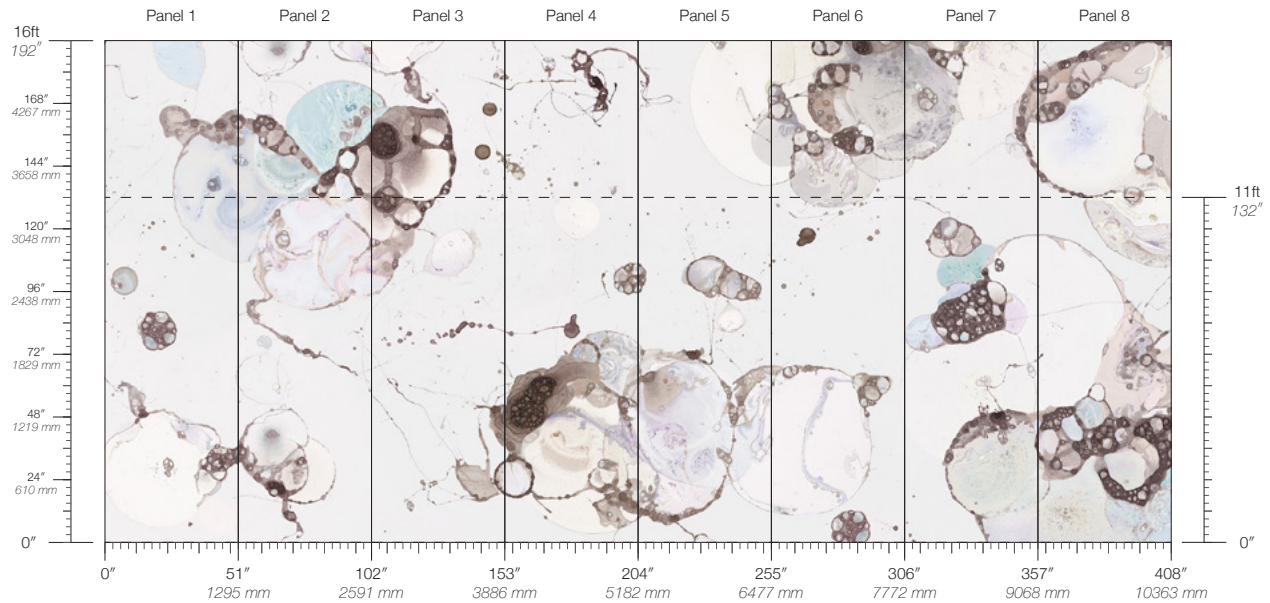

Microcosmos Plume

Suitable for residential and commercial projects

COLOR

Plume

STOCK

Made to order

ENVIRONMENTAL

Low VOC

MAINTENANCE

Water-based cleanser

ITEM

2004

LEAD TIME

4 weeks to print

SPecs

Commercial Vinyl face
Polyester/Cotton woven backing
21 oz per linear yard
651 g per linear meter
Dappled surface texture

CONTACT

sales@calicowallpaper.com
+1 718 243 1705
57 Lispenard Street
New York, NY 10013 USA

CONTENT

Type II Vinyl

MINIMUM

1 panel

PANEL WIDTH

51" / 1295 mm trimmed

PRICE

Available upon request

TESTING

(US) ASTM E84 Adhered Class A
(EU) EN 15102 Class B, s2
CCC-W-408D Type II
WA Specification W-101 Type II
NFPA 286 Corner Burn Test Class A

DISCLAIMER

Refer to our website to see the full mural artwork. Reference the physical sample for color and texture. Panel maps represent mural artwork only.

PANEL HEIGHT

132" / 3353 mm standard
192" / 4877 mm extended

ORIGIN

USA

DETAILS

Custom options available

REPEAT

Non-repeating