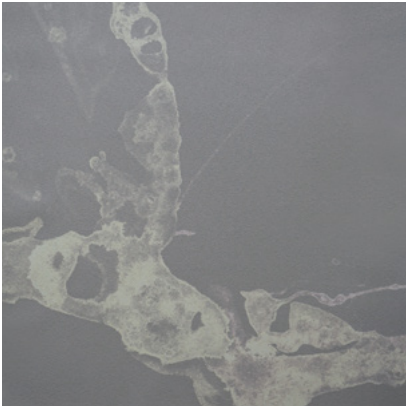

# MICROCOSMOS

Tear Sheet

Microcosmos is a trace of the infinite found in the smallest droplet.

CREST

DRIFT

LINGER

PLUME

SHIFT