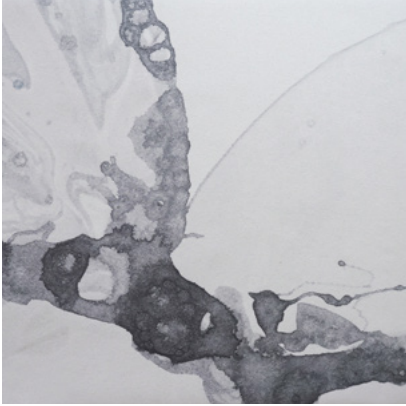

# MICROCOSMOS

Tear Sheet

Microcosmos is a trace of the infinite found in the smallest droplet.

CREST

DRIFT

LINGER

PLUME

SHIFT