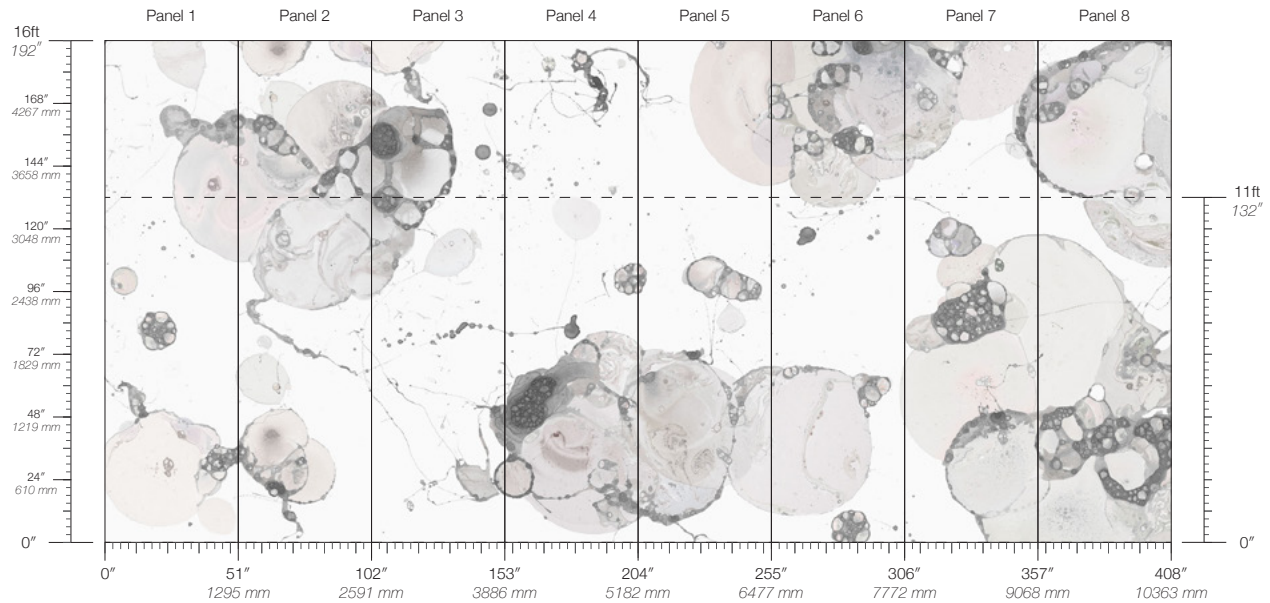

Microcosmos Drift

Suitable for residential and commercial projects

COLOR

Drift

STOCK

Made to order

ENVIRONMENTAL

Low VOC

MAINTENANCE

Water-based cleanser

ITEM

2002

LEAD TIME

4 weeks to print

SPecs

Commercial Vinyl face
Polyester/Cotton woven backing
21 oz per linear yard
651 g per linear meter
Dappled surface texture

CONTACT

sales@calicowallpaper.com
+1 718 243 1705
57 Lispenard Street
New York, NY 10013 USA

CONTENT

Type II Vinyl

MINIMUM

1 panel

PANEL WIDTH

51" / 1295 mm trimmed

PRICE

Available upon request

TESTING

(US) ASTM E84 Adhered Class A
(EU) EN 15102 Class B, s2
CCC-W-408D Type II
WA Specification W-101 Type II
NFPA 286 Corner Burn Test Class A

DISCLAIMER

Refer to our website to see the full mural artwork. Reference the physical sample for color and texture. Panel maps represent mural artwork only.

PANEL HEIGHT

132" / 3353 mm standard
192" / 4877 mm extended

ORIGIN

USA

DETAILS

Custom options available

REPEAT

Non-repeating