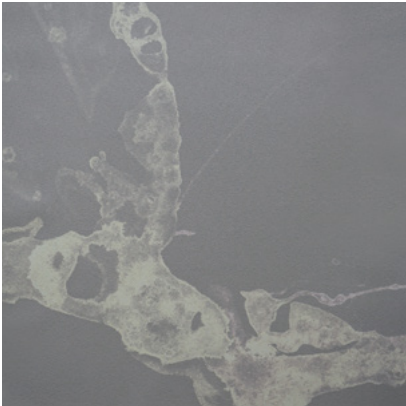

Calico

MICROCOSMOS

Tear Sheet

Microcosmos is a trace of the infinite found in the smallest droplet.

CREST

DRIFT

LINGER

PLUME

SHIFT

UMBRA

Microcosmos Drift

Suitable for residential and commercial projects

COLOR

Drift

STOCK

Made to order