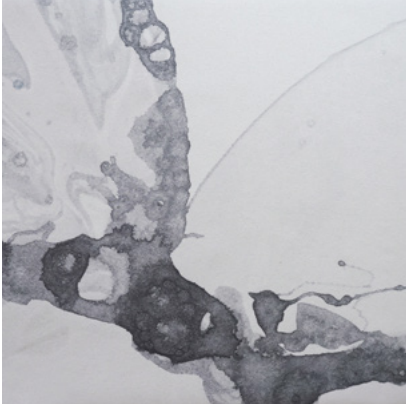

Calico

MICROCOSMOS

Tear Sheet

Microcosmos is a trace of the infinite found in the smallest droplet.

CREST

DRIFT

LINGER

PLUME