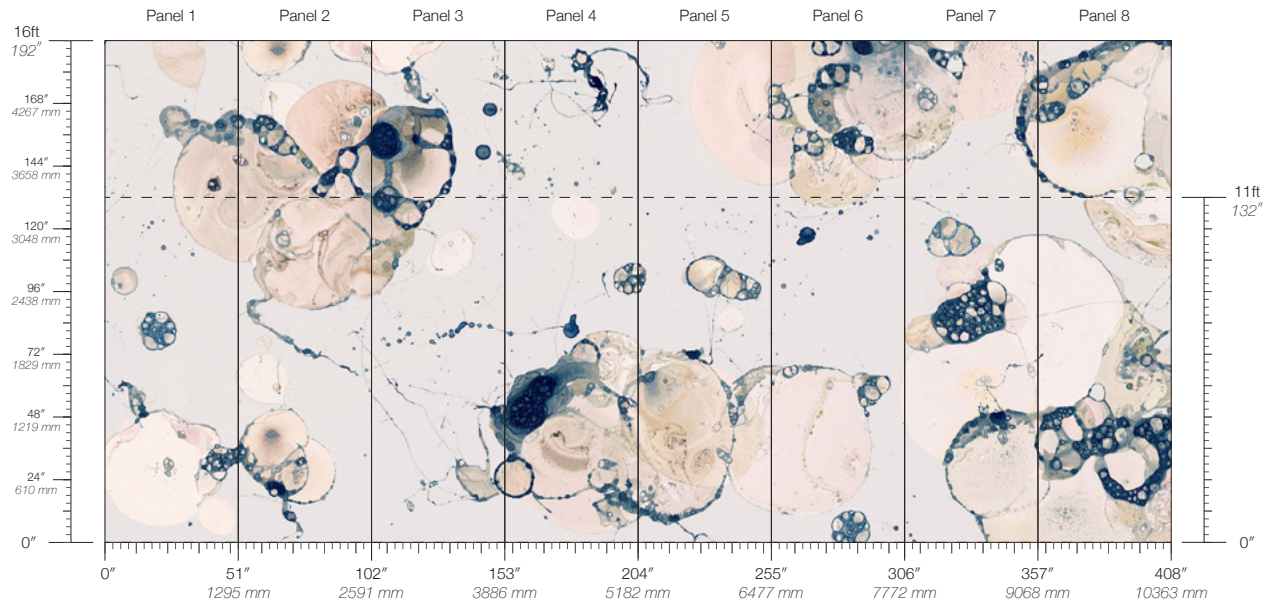

Microcosmos Crest

Suitable for residential and commercial projects

COLOR
Crest

STOCK
Made to order

ENVIRONMENTAL
Low VOC

MAINTENANCE
Water-based cleanser

ITEM
2001

LEAD TIME
4 weeks to print

SPecs
Commercial Vinyl face
Polyester/Cotton woven backing
21 oz per linear yard
651 g per linear meter
Dappled surface texture

CONTACT
sales@calicowallpaper.com
+1 718 243 1705
57 Lispenard Street
New York, NY 10013 USA

CONTENT
Type II Vinyl

MINIMUM
1 panel

PANEL WIDTH
51" / 1295 mm trimmed

PRICE
Available upon request

TESTING
(US) ASTM E84 Adhered Class A
(EU) EN 15102 Class B, s2
CCC-W-408D Type II
WA Specification W-101 Type II
NFPA 286 Corner Burn Test Class A

DISCLAIMER
Refer to our website to see the full mural artwork. Reference the physical sample for color and texture. Panel maps represent mural artwork only.

PANEL HEIGHT
132" / 3353 mm standard
192" / 4877 mm extended

ORIGIN
USA

REPEAT
Non-repeating

DETAILS
Custom options available