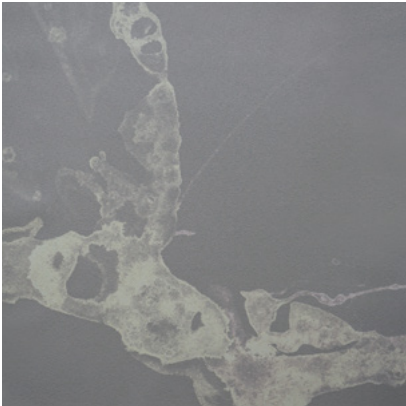

Calico

MICROCOSMOS

Tear Sheet

Microcosmos is a trace of the infinite found in the smallest droplet.

CREST

DRIFT

LINGER

PLUME

SHIFT

UMBRA

Microcosmos Crest

Suitable for residential and commercial projects

COLOR
Crest

STOCK
Made to order

ENVIRONMENTAL
Low VOC

MAINTENANCE
Water-based cleanser

ITEM
2001

LEAD TIME
4 weeks to print

SPecs
Commercial Vinyl face
Polyester/Cotton woven backing
21 oz per linear yard
651 g per linear meter
Dappled surface texture

CONTACT
sales@calicowallpaper.com
+1 718 243 1705
57 Lispenard Street
New York, NY 10013 USA

DISCLAIMER
Refer to our website to see the full mural artwork. Reference the physical sample for color and texture. Panel maps represent mural artwork only.

PANEL HEIGHT
132" / 3353 mm standard
192" / 4877 mm extended