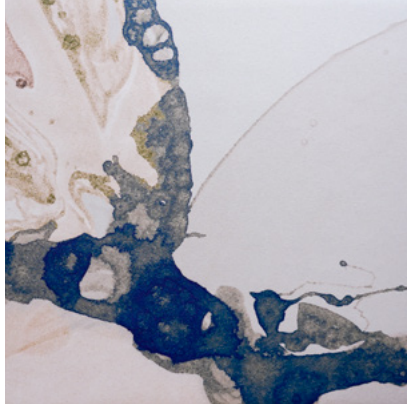

Calico

MICROCOSMOS

Tear Sheet

Microcosmos is a trace of the infinite found in the smallest droplet.

CREST

DRIFT

LINGER

PLUME

SHIFT

UMBRA

Microcosmos Crest

Suitable for residential and commercial projects

COLOR
Crest

STOCK
Made to order

ENVIRONMENTAL
Low VOC

MAINTENANCE
Water-based cleanser

ITEM
2001

LEAD TIME
4 weeks to print

SPecs
Commercial Vinyl face
Polyester/Cotton woven backing
21 oz per linear yard
651 g per linear meter
Dappled surface texture

CONTACT
sales@calicowallpaper.com
+1 718 243 1705
57 Lispenard Street
New York, NY 10013 USA

DISCLAIMER
Refer to our website to see the full mural artwork. Reference the physical sample for color and texture. Panel maps represent mural artwork only.

PANEL HEIGHT
132" / 3353 mm standard
192" / 4877 mm extended