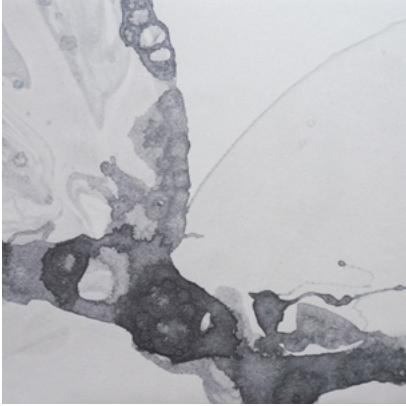

Calico

MICROCOSMOS

Tear Sheet

Microcosmos is a trace of the infinite found in the smallest droplet.

CREST

DRIFT

LINGER

PLUME

ITEM
2001

LEAD TIME
4 weeks to print

SPecs
Commercial Vinyl face
Polyester/Cotton woven backing
21 oz per linear yard
651 g per linear meter
Dappled surface texture

CONTACT
sales@calicowallpaper.com
+1 718 243 1705
57 Lispenard Street
New York, NY 10013 USA

DISCLAIMER
Refer to our website to see the full mural artwork. Reference the physical sample for color and texture. Panel maps represent mural artwork only.

PANEL HEIGHT
132" / 3353 mm standard
192" / 4877 mm extended