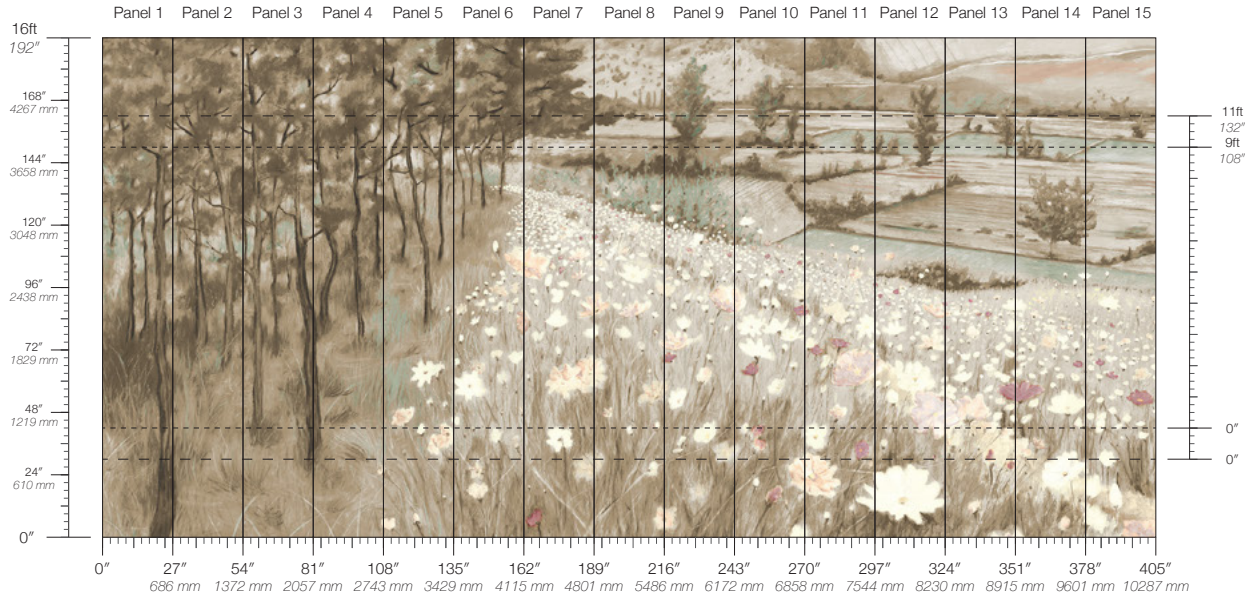

Memoir Glimmer

Suitable for residential and some commercial projects

COLOR

Glimmer

REPEAT

Non-repeating

DETAILS

Custom options available

DISCLAIMER

Refer to our website to see the full mural artwork. Reference the physical sample for color and texture. Panel maps represent mural artwork only.

ITEM

6703

STOCK

Made to order

MAINTENANCE

Water-based cleanser

CONTENT

Fiber Paper

LEAD TIME

4 weeks to print

ENVIRONMENTAL

FSC Certified Content

PANEL WIDTH

27" / 686 mm trimmed

MINIMUM

1 panel

SPCS

Cellulose & Polyester Fiber

PANEL HEIGHT

108" / 2743 mm base
132" / 3353 mm standard
192" / 4877 mm extended

PRICE

Available upon request

4.33 oz/yd²

147 g/m²

Fibrous Surface Texture

ORIGIN

USA

TESTING

ASTM E84 Adhered Class A