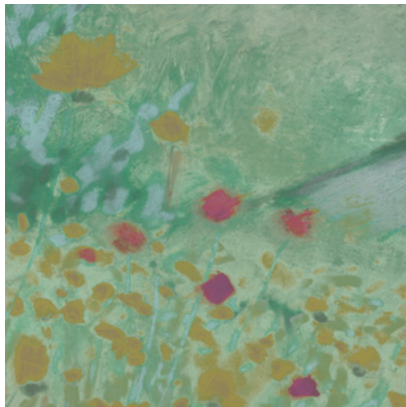

The background is a soft, painterly landscape. In the foreground, a wooden bench with a slatted backrest sits on a light-colored, textured rug. Behind the bench, a field of white and pink flowers stretches towards a winding river. The far bank of the river is lined with trees and more fields, all rendered in a gentle, impressionistic style with muted colors and visible brushstrokes.

# MEMOIR

Tear Sheet

Memoir is whispers of  
a remembered landscape  
from a faraway home

CANOPY

EXPANSE

GLIMMER

RADIANT

RISE