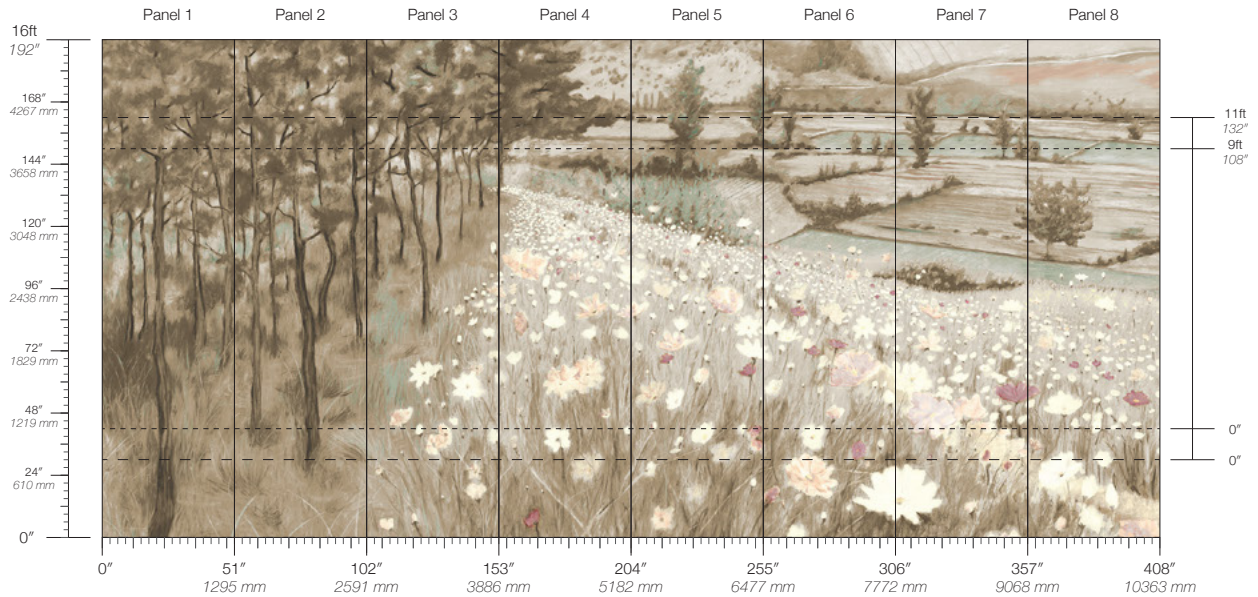

Memoir Glimmer

Suitable for residential and commercial projects

COLOR

Glimmer

ITEM

6743

CONTENT

Type II PVC-Free

PANEL WIDTH

51" / 1295 mm trimmed

PANEL HEIGHT

108" / 2743 mm base
132" / 3353 mm standard
192" / 4877 mm extended

REPEAT

Non-repeating

STOCK

Made to order

LEAD TIME

4 weeks to print

MINIMUM

1 panel

PRICE

Available upon request

ORIGIN

USA

DETAILS

Custom options available

MAINTENANCE

Water-based cleanser

ENVIRONMENTAL

EPD & HPD Available
Declare Label
Red List Free
Low VOC
Contributes to LEED v4
31% Recycled Content

SPECS

Polyester/Natural Fiber Face
Fabric Backing
9.3 oz/yd²
315.3 g/m²
Dappled Surface Texture

TESTING

ASTM E84 Adhered Class A
CAN/ULC-S102
CDPH CA Section 01350

DISCLAIMER

Refer to our website to see the full mural artwork. Reference the physical sample for color and texture. Panel maps represent mural artwork only.