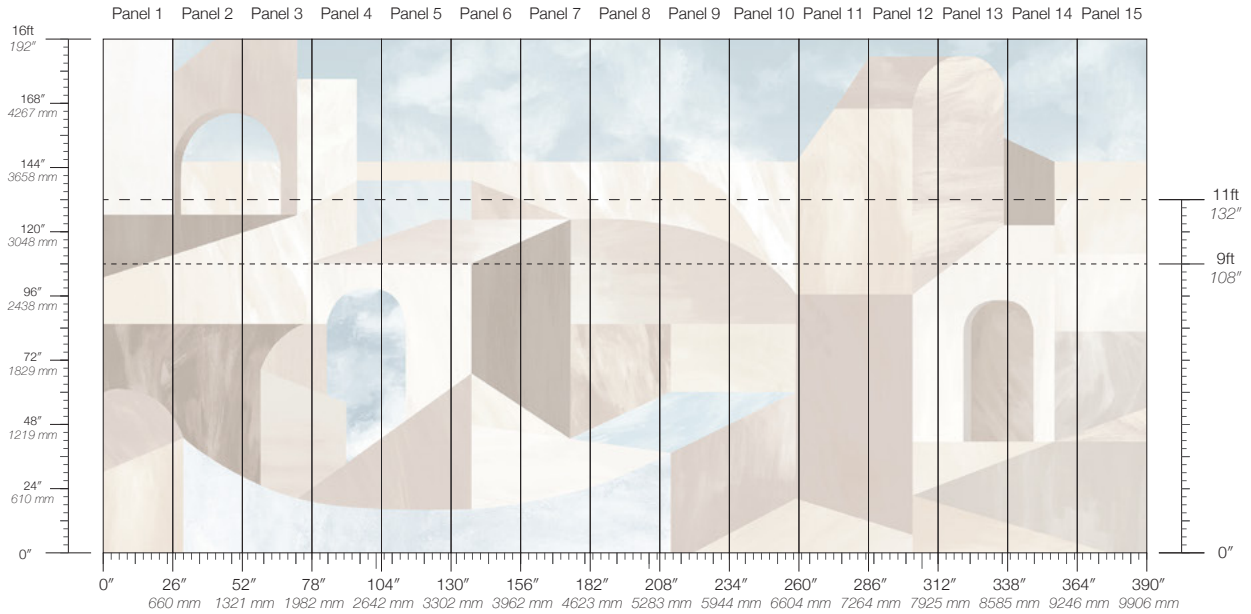

DOMÉ

DORIC

STOA

Lyric Doric

Suitable for residential and some commercial projects

COLOR Doric	Non-repeating	Custom options available	Refer to our website to see the full mural artwork. Reference the physical sample for color and texture. Panel maps represent mural artwork only.
ITEM 6013	STOCK Made to order	MAINTENANCE Water-based cleanser	
CONTENT Clay-Coated Paper	LEAD TIME 4 weeks to print	ENVIRONMENTAL FSC Certified Content	
PANEL WIDTH 26" / 660 mm trimmed	MINIMUM 1 panel	SPECS 100% Cellulose Fiber 8.5 oz/yd ² 289 g/m ² Smooth Surface Texture	
PANEL HEIGHT 108" / 2743 mm base 132" / 3353 mm standard 192" / 4877 mm extended	PRICE Available upon request	TESTING ASTM E84 Adhered Class A	
REPEAT	DETAILS	DISCLAIMER	