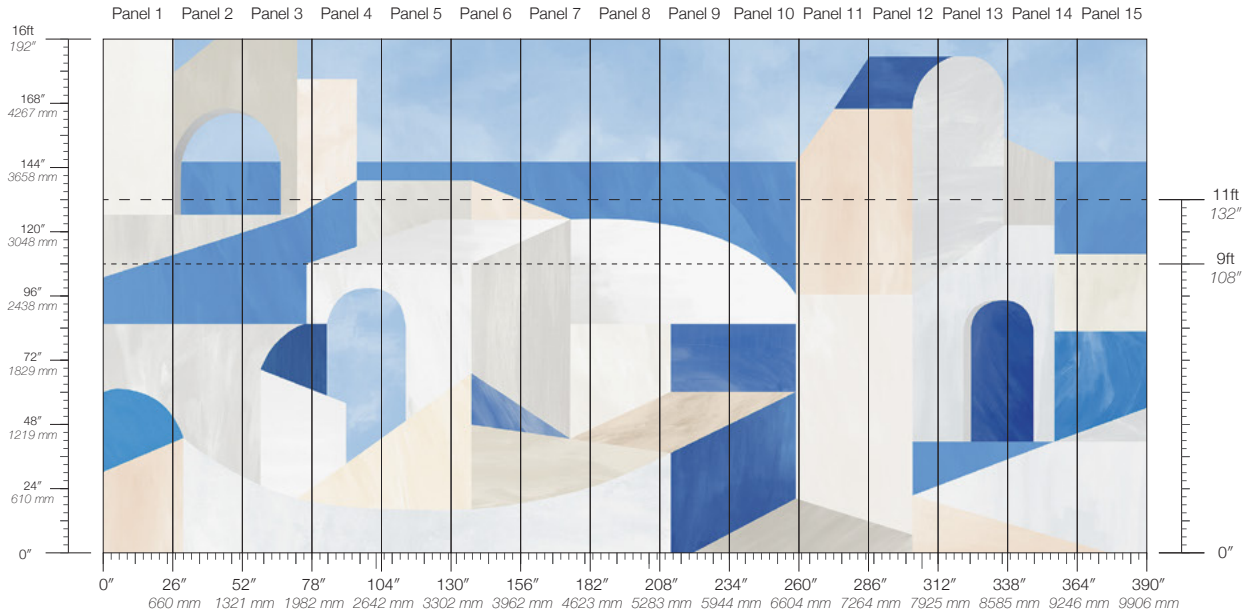

Lyric Dome

Suitable for residential and some commercial projects

COLOR
Dome

Non-repeating

Custom options available

Refer to our website to see the full mural artwork. Reference the physical sample for color and texture. Panel maps represent mural artwork only.

ITEM
6012

STOCK
Made to order

MAINTENANCE
Water-based cleanser

CONTENT
Clay-Coated Paper

LEAD TIME
4 weeks to print

ENVIRONMENTAL
FSC Certified Content

PANEL WIDTH
26" / 660 mm trimmed

MINIMUM
1 panel

SPECS
100% Cellulose Fiber
8.5 oz/yd²
289 g/m²
Smooth Surface Texture

PANEL HEIGHT
108" / 2743 mm base
132" / 3353 mm standard
192" / 4877 mm extended

PRICE
Available upon request

ORIGIN
USA

TESTING
ASTM E84 Adhered Class A

REPEAT

DETAILS

DISCLAIMER