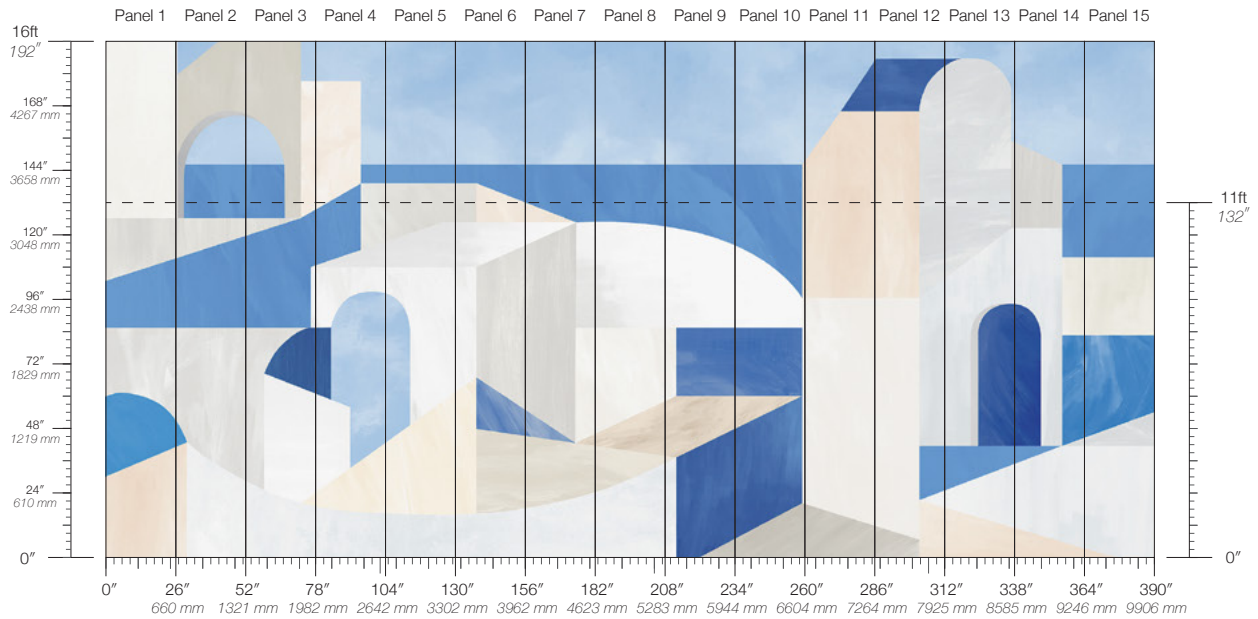

Lyric Dome

Suitable for residential and some commercial projects

COLOR
Dome

STOCK
Made to order

MAINTENANCE
Water-based cleanser

CONTACT
sales@calicowallpaper.com
+1 718 243 1705
57 Lispenard Street
New York, NY 10013 USA

ITEM
6012

LEAD TIME
4 weeks to print

ENVIRONMENTAL
FSC Certified Content

CONTENT
Clay-Coated Paper

MINIMUM
1 panel

SPECS
100% Cellulose face
Non-woven backing
7.1 oz per linear yard
117 g per linear meter
Smooth surface texture

DISCLAIMER
Refer to our website to see the full mural artwork. Reference the physical sample for color and texture. Panel maps represent mural artwork only.

PANEL WIDTH
26" / 661 mm trimmed

PRICE
Available upon request

PANEL HEIGHT
132" / 3353 mm standard
192" / 4877 mm extended

ORIGIN
USA

TESTING
(US) ASTM E84 Adhered Class A

REPEAT
Non-repeating

DETAILS
Custom options available