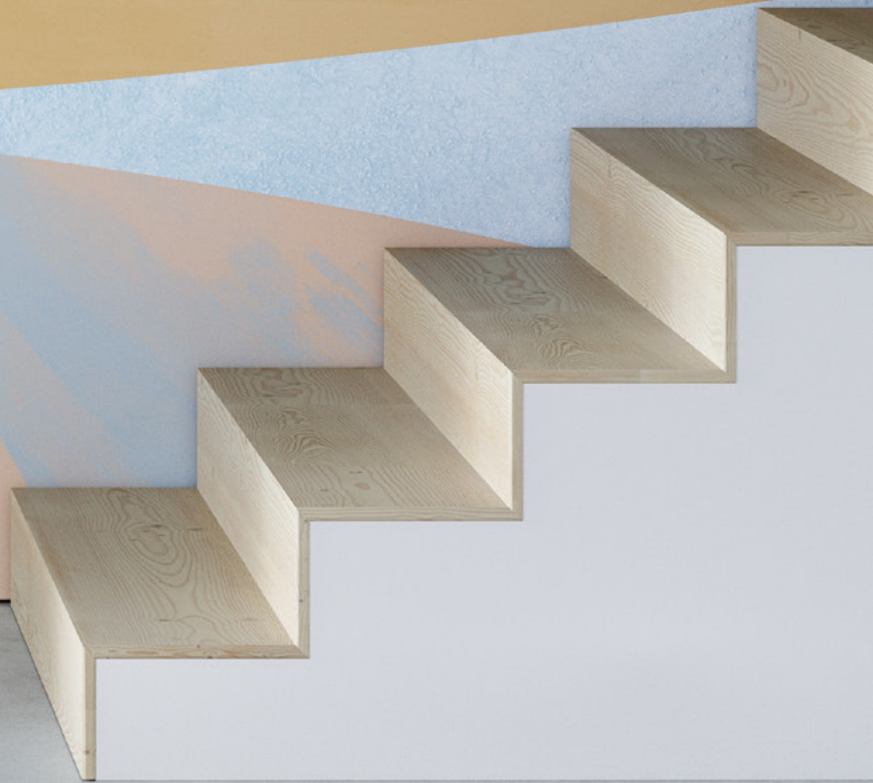

# LYRIC

Tear Sheet

Lyric celebrates the sculpted shapes that meld into the Mediterranean mountainside.

ARCANE

ARCHWAY

ATRIUM

CUPULA

DOME

# Lyric Cupula

Suitable for residential and some commercial projects

**COLOR**  
Cupula

Non-repeating

Custom options available

Refer to our website to see the full mural artwork. Reference the physical sample for color and texture. Panel maps represent mural artwork only.

**MINIMUM**  
1 panel

**SPECS**  
100% Cellulose Fiber  
8.5 oz/yd<sup>2</sup>  
289 g/m<sup>2</sup>  
Smooth Surface Texture

**PANEL HEIGHT**  
108" / 2743 mm base  
132" / 3353 mm standard  
192" / 4877 mm extended