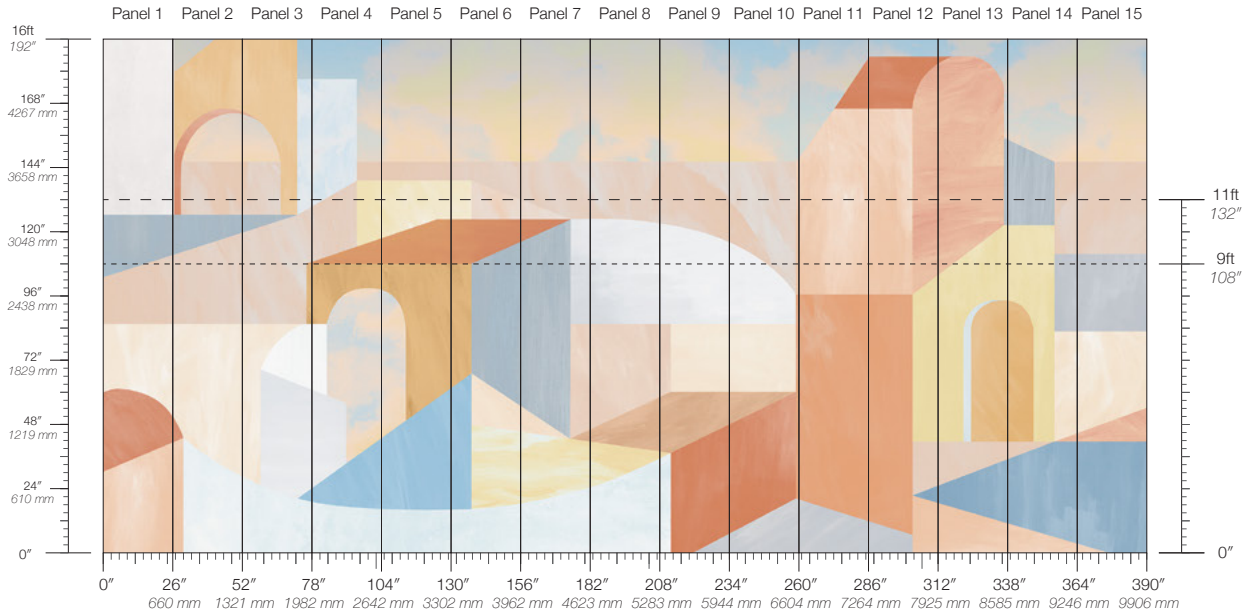

Lyric Cupula

Suitable for residential and some commercial projects

COLOR
Cupula

Non-repeating

Custom options available

Refer to our website to see the full mural artwork. Reference the physical sample for color and texture. Panel maps represent mural artwork only.

ITEM
6011

STOCK
Made to order

MAINTENANCE
Water-based cleanser

CONTENT
Clay-Coated Paper

LEAD TIME
4 weeks to print

ENVIRONMENTAL
FSC Certified Content

PANEL WIDTH
26" / 660 mm trimmed

MINIMUM
1 panel

SPECS
100% Cellulose Fiber
8.5 oz/yd²
289 g/m²
Smooth Surface Texture

PANEL HEIGHT
108" / 2743 mm base
132" / 3353 mm standard
192" / 4877 mm extended

PRICE
Available upon request

TESTING
ASTM E84 Adhered Class A

REPEAT

DETAILS

DISCLAIMER